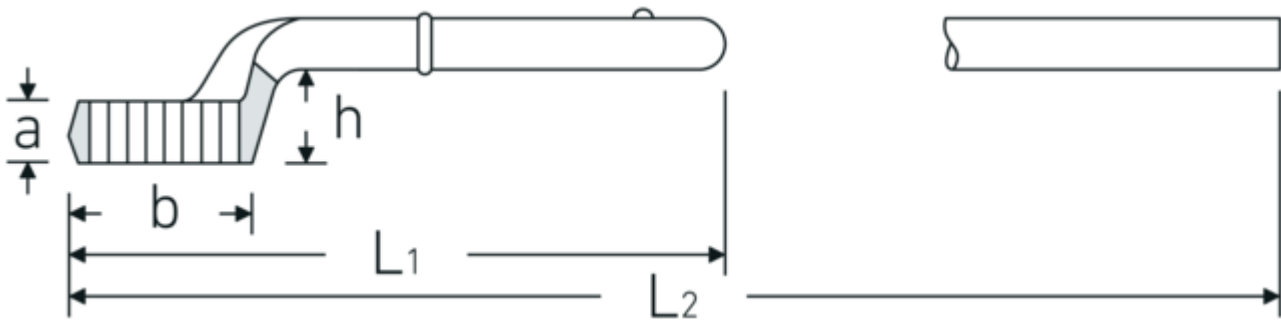

Heavy duty ring wrench

5

Product no. **42020070**
GTIN **4018754023585**
Model **5 70**

Label.

Heavy duty ring wrench Wrench size 70mm L.365mm

Technical Drawing.

Technical Attributes.

a	35,5 mm
Width mm (b)	105 mm
for model	4
Height mm (h)	55 mm
L1	365 mm
L2	1065 mm
Wrench width 1 [mm]	70 mm

Logistics data.

Depth mm (IFS)	368
Width mm (IFS)	106
Height mm (IFS)	80
Length (packed, mm)	368
Width (packed, mm)	106
Height (packed, mm)	80
Volume (packed, dm ³)	3.12064 dm ³
Product no.	42020070
Weight (gross, kg)	2,760
Weight PAP (kg)	0,000

Weight PVC (kg)	0,000
GTIN	4018754023585
Country of origin AWR	GERMANY
Region of origin	Nordrhein-Westfalen
WEEE/ElektroG	nicht ear-pflichtig
Customs tariff no.	82041100
Packing standard	1
Weight	2700 g