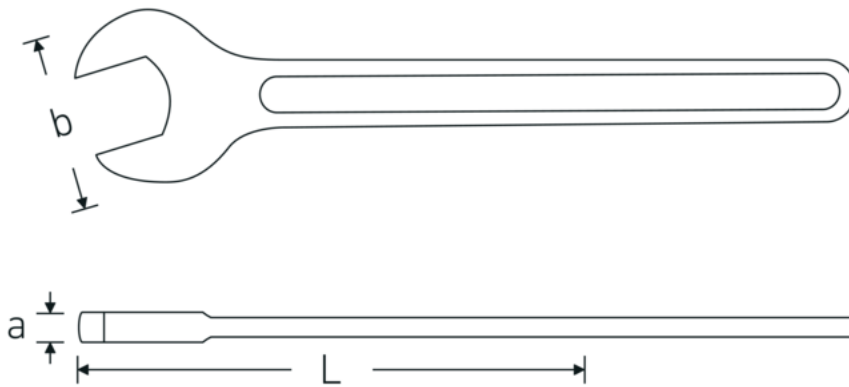

Open-ended spanner, metric

4004

Product no. **40040800**
GTIN **4018754018437**
Model **4004 80**

Label. Open-ended spanner Spanner size 80mm L.645mm

- Features.**
- DIN 894 up to 85 mm
 - special tool steel, grey finish

Technical Drawing.

Technical Attributes.

a	22 mm
Width mm (b)	162 mm
DIN	DIN 894
Length mm (L)	645 mm
Spanner size 1 [mm]	80 mm

Logistics data.

Depth mm (IFS)	643
Width mm (IFS)	158
Height mm (IFS)	22
Length (packed, mm)	643
Width (packed, mm)	158
Height (packed, mm)	22
Volume (packed, dm ³)	2.235068 dm ³

Product no.	40040800
Weight (gross, kg)	3,185
Weight PAP (kg)	0,000
Weight PVC (kg)	0,000
GTIN	4018754018437
Country of origin AWR	GERMANY
Region of origin	Nordrhein-Westfalen
WEEE/ElektroG	nicht ear-pflichtig
Customs tariff no.	82041100
Packing standard	1
Weight	2963 g

Variants.

Product no.	Model no. (ERP)	Description	GTIN
40040240	4004 24	Open-ended spanner Spanner size 24mm L.215mm	4018754018307
40040270	4004 27	Open-ended spanner Spanner size 27mm L.238mm	4018754018314
40040300	4004 30	Open-ended spanner Spanner size 30mm L.261mm	4018754018321
40040320	4004 32	Open-ended spanner Spanner size 32mm L.273mm	4018754018338
40040360	4004 36	Open-ended spanner Spanner size 36mm L.300mm	4018754018345
40040410	4004 41	Open-ended spanner Spanner size 41mm L.335mm	4018754018352
40040460	4004 46	Open-ended spanner Spanner size 46mm L.369mm	4018754018369
40040500	4004 50	Open-ended spanner Spanner size 50mm L.412mm	4018754018376
40040550	4004 55	Open-ended spanner Spanner size 55mm L.457mm	4018754018383
40040600	4004 60	Open-ended spanner Spanner size 60mm L.492mm	4018754018390
40040650	4004 65	Open-ended spanner Spanner size 65mm L.528mm	4018754018406
40040700	4004 70	Open-ended spanner Spanner size 70mm L.572mm	4018754018413
40040750	4004 75	Open-ended spanner Spanner size 75mm L.608mm	4018754018420
40040800	4004 80	Open-ended spanner Spanner size 80mm L.645mm	4018754018437