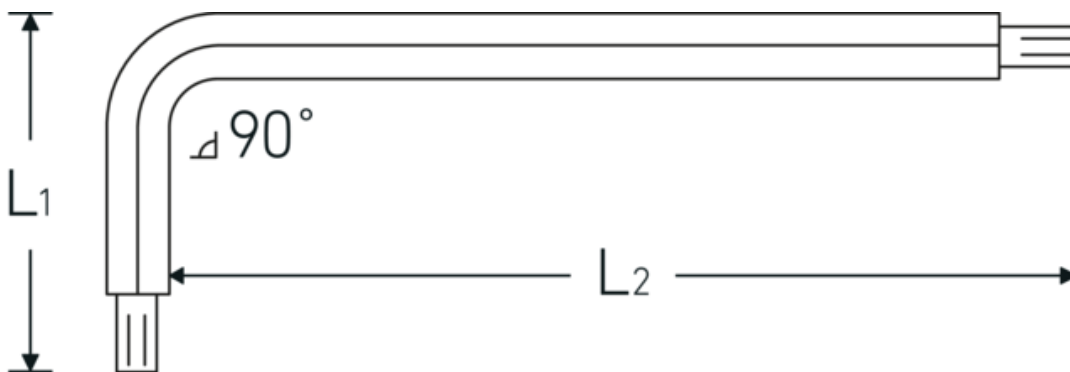

## Hex key with ball end for socket head screws

10767

Product no. **43263015**  
 GTIN **4018754332762**  
 Model **10767 1.5 KUGELKOPF-  
 WINKELSCHRAUBENDREHER  
 SECHSKANT**

### Label.

Hex key with ball end for socket head screws Hex drive 1,5mm L.14mm x 89mm

### Features.

- for hexagon socket head screws
- with ball end on long arm
- swivel angle up to 25° each side
- Chrome Vanadium, gunmetal finish

### Technical Attributes.

Drive profile	Hexagonal
External hex drive (mm)	1,5 mm
L1	14 mm
L2	89 mm