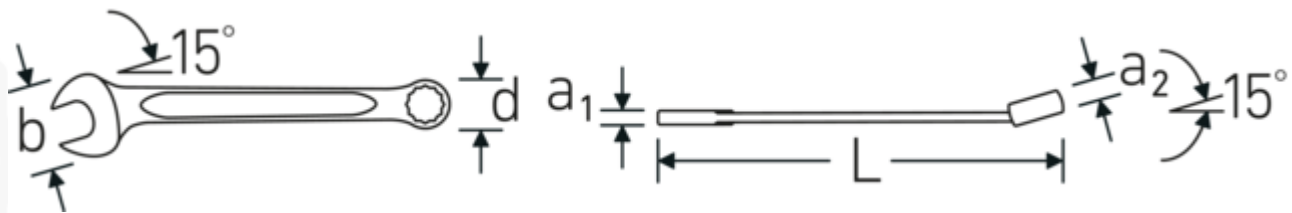

Double-T profile

Our combination and ring spanners have an additional recess in the middle of the tool. Similar to the principle of a double T-beam, this provides a tremendous load capacity and maximum strength whilst reducing weight.

Thin-walled rings

The thin wall diameter of our rings makes it easier to work in confined spaces. The ring sides are taller than standard nuts, which prevents jamming.

Offset Shaft Design

Our spanners are specially designed with additional reinforcement in the load zones where the greatest amount of force is transmitted - namely where the jaw meets the shank - in order to prevent deformation.

Technical Drawing.

Technical Attributes.

a1	4,8 mm
a2	8 mm
Width mm (b)	26 mm
d	16,4 mm
DIN	DIN 3113 Form A / ISO 7738 Form A
Length mm (L)	135 mm
Jaw angle	15 °
Ring position	15 °
Spanner size 1 [inch]	7/16 "
Spanner size 2 [inch]	7/16 "

Logistics data.

Depth mm (IFS)	137
Width mm (IFS)	25
Height mm (IFS)	9
Length (packed, mm)	137
Width (packed, mm)	60
Height (packed, mm)	28
Volume (packed, dm3)	0.23016 dm3
Product no.	40482828
Weight (gross, kg)	0,418
Weight PAP (kg)	0,000
Weight PVC (kg)	0,007
GTIN	4018754020140
Country of origin AWR	GERMANY
Region of origin	Nordrhein-Westfalen
WEEE/ElektroG	nicht ear-pflichtig
Customs tariff no.	82041100
Packing standard	10
Weight	41 g