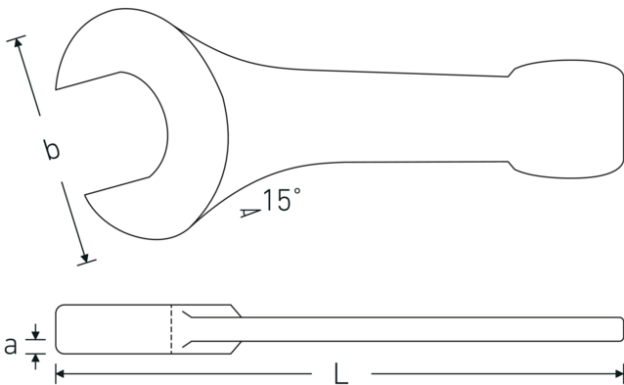

## Open-ended striking spanner

**4204**

Product no. **42040085**  
GTIN **4018754023783**  
Model **4204 85**

**Label.** Open-ended striking spanner Spanner size 85mm L.408mm

**Features.**

- DIN 133
- special tool steel, grey finish

### Technical Drawing.

### Technical Attributes.

a	34 mm
Width mm (b)	174 mm
DIN	DIN 133
Length mm (L)	408 mm
Spanner size 1 [mm]	85 mm

### Logistics data.

Depth mm (IFS)	410
Width mm (IFS)	175
Height mm (IFS)	35
Length (packed, mm)	410
Width (packed, mm)	175
Height (packed, mm)	35
Volume (packed, dm <sup>3</sup> )	2.51125 dm <sup>3</sup>