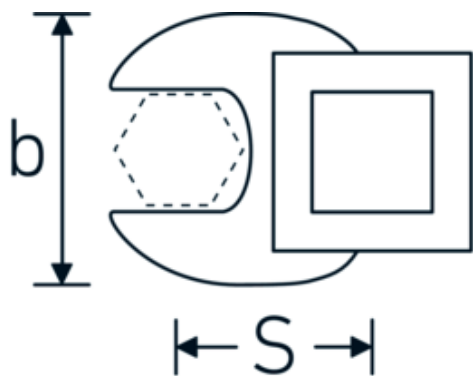

## Crowfoot-Schlüssel, metrisch

540

Art.-Nr. 02200036  
GTIN 4018754141104  
Modell 540 36

**Bezeichnung.** 3/8 " Crowfoot-Schlüssel SW 36mm L.56,5mm

**Eigenschaften.** • Chrome Alloy Steel, verchromt

## Technische Zeichnung.

## Technische Attribute.

a	8 mm
Antriebsvierkant innen (Zoll)	3/8 "
Breite mm (b)	62 mm
Länge mm (L)	56,5 mm
S	32,8 mm
Schlüsselweite [mm]	36 mm

## Varianten.

Art.-Nr.	Modell-Nr. (ERP)	Bezeichnung	GTIN
01200008	540 8	1/4 " Crowfoot-Schlüssel SW 8mm L.25,5mm	4018754149117
01200009	540 9	1/4 " Crowfoot-Schlüssel SW 9mm L.25,5mm	4018754149124
01200010	540 10	1/4 " Crowfoot-Schlüssel SW 10mm L.25,5mm	4018754149131
02200011	540 11	3/8 " Crowfoot-Schlüssel SW 11mm L.32mm	4018754149414
02200012	540 12	3/8 " Crowfoot-Schlüssel SW 12mm L.34,3mm	4018754003495
02200013	540 13	3/8 " Crowfoot-Schlüssel SW 13mm L.34,3mm	4018754003501
02200014	540 14	3/8 " Crowfoot-Schlüssel SW 14mm L.37,7mm	4018754003518
02200015	540 15	3/8 " Crowfoot-Schlüssel SW 15mm L.37,7mm	4018754003525
02200016	540 16	3/8 " Crowfoot-Schlüssel SW 16mm L.37,7mm	4018754003532
02200017	540 17	3/8 " Crowfoot-Schlüssel SW 17mm L.42,5mm	4018754003549
02200018	540 18	3/8 " Crowfoot-Schlüssel SW 18mm L.42,5mm	4018754003556
02200019	540 19	3/8 " Crowfoot-Schlüssel SW 19mm L.42,5mm	4018754003563
02200020	540 20	3/8 " Crowfoot-Schlüssel SW 20mm L.42,4mm	4018754141067
02200021	540 21	3/8 " Crowfoot-Schlüssel SW 21mm L.44,5mm	4018754003570
02200022	540 22	3/8 " Crowfoot-Schlüssel SW 22mm L.44,5mm	4018754003587
02200023	540 23	3/8 " Crowfoot-Schlüssel SW 23mm L.44,5mm	4018754141074
02200024	540 24	3/8 " Crowfoot-Schlüssel SW 24mm L.44,4mm	4018754003594
02200025	540 25	3/8 " Crowfoot-Schlüssel SW 25mm L.47mm	4018754141081
02200026	540 26	3/8 " Crowfoot-Schlüssel SW 26mm L.47mm	4018754149162
02200027	540 27	3/8 " Crowfoot-Schlüssel SW 27mm L.47mm	4018754149179
02200028	540 28	3/8 " Crowfoot-Schlüssel SW 28mm L.50mm	4018754148806
02200030	540 30	3/8 " Crowfoot-Schlüssel SW 30mm L.50mm	4018754149186