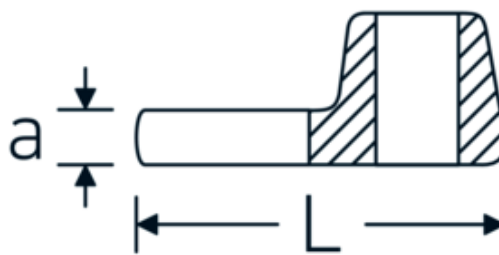

## Crowfoot-Schlüssel, metrisch

540

Art.-Nr. 02200036  
GTIN 4018754141104  
Modell 540 36

**Bezeichnung.** 3/8 " Crowfoot-Schlüssel SW 36mm L.56,5mm

**Eigenschaften.** • Chrome Alloy Steel, verchromt

## Technische Zeichnung.

## Technische Attribute.

a	8 mm
Antriebsvierkant innen (Zoll)	3/8 "
Breite mm (b)	62 mm
Länge mm (L)	56,5 mm
S	32,8 mm
Schlüsselweite [mm]	36 mm

## Varianten.

Art.-Nr.	Modell-Nr. (ERP)	Bezeichnung	GTIN
01200008	540 8	1/4 " Crowfoot-Schlüssel SW 8mm L.25,5mm	4018754149117
01200009	540 9	1/4 " Crowfoot-Schlüssel SW 9mm L.25,5mm	4018754149124
01200010	540 10	1/4 " Crowfoot-Schlüssel SW 10mm L.25,5mm	4018754149131
02200011	540 11	3/8 " Crowfoot-Schlüssel SW 11mm L.32mm	4018754149414
02200012	540 12	3/8 " Crowfoot-Schlüssel SW 12mm L.34,3mm	4018754003495
02200013	540 13	3/8 " Crowfoot-Schlüssel SW 13mm L.34,3mm	4018754003501
02200014	540 14	3/8 " Crowfoot-Schlüssel SW 14mm L.37,7mm	4018754003518
02200015	540 15	3/8 " Crowfoot-Schlüssel SW 15mm L.37,7mm	4018754003525
02200016	540 16	3/8 " Crowfoot-Schlüssel SW 16mm L.37,7mm	4018754003532
02200017	540 17	3/8 " Crowfoot-Schlüssel SW 17mm L.42,5mm	4018754003549
02200018	540 18	3/8 " Crowfoot-Schlüssel SW 18mm L.42,5mm	4018754003556
02200019	540 19	3/8 " Crowfoot-Schlüssel SW 19mm L.42,5mm	4018754003563
02200020	540 20	3/8 " Crowfoot-Schlüssel SW 20mm L.42,4mm	4018754141067
02200021	540 21	3/8 " Crowfoot-Schlüssel SW 21mm L.44,5mm	4018754003570
02200022	540 22	3/8 " Crowfoot-Schlüssel SW 22mm L.44,5mm	4018754003587
02200023	540 23	3/8 " Crowfoot-Schlüssel SW 23mm L.44,5mm	4018754141074
02200024	540 24	3/8 " Crowfoot-Schlüssel SW 24mm L.44,4mm	4018754003594
02200025	540 25	3/8 " Crowfoot-Schlüssel SW 25mm L.47mm	4018754141081
02200026	540 26	3/8 " Crowfoot-Schlüssel SW 26mm L.47mm	4018754149162
02200027	540 27	3/8 " Crowfoot-Schlüssel SW 27mm L.47mm	4018754149179
02200028	540 28	3/8 " Crowfoot-Schlüssel SW 28mm L.50mm	4018754148806
02200030	540 30	3/8 " Crowfoot-Schlüssel SW 30mm L.50mm	4018754149186