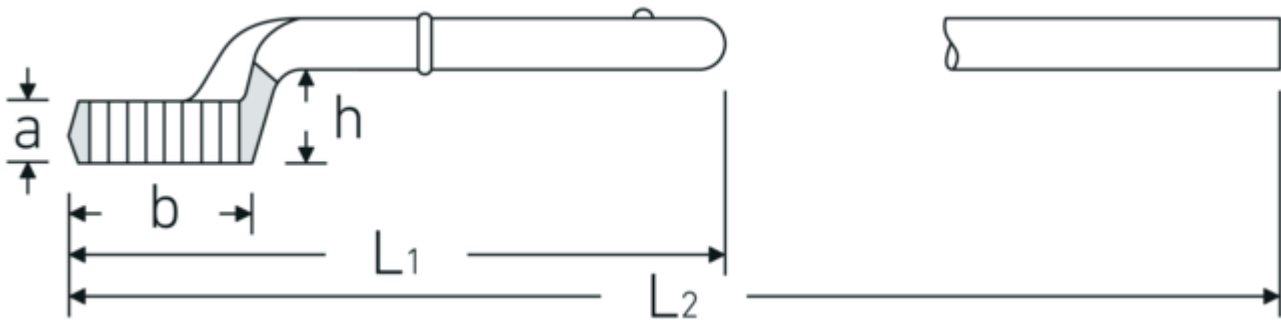

Heavy duty ring wrench

5

Product no. **42020095**
GTIN **4018754023639**
Model **5 95**

Label. Heavy duty ring wrench Wrench size 95mm L.410mm

Technical Drawing.

Technical Attributes.

a	45 mm
Width mm (b)	140 mm
for model	4
Height mm (h)	63 mm
L1	410 mm
L2	1100 mm
Wrench width 1 [mm]	95 mm

Logistics data.

Depth mm (IFS)	410
Width mm (IFS)	140
Height mm (IFS)	63
Length (packed, mm)	410
Width (packed, mm)	140
Height (packed, mm)	63
Volume (packed, dm ³)	3.6162 dm ³
Product no.	42020095
Weight (gross, kg)	4,630
Weight PAP (kg)	0,000

Weight PVC (kg)	0,000
GTIN	4018754023639
Country of origin AWR	GERMANY
Region of origin	Nordrhein-Westfalen
WEEE/ElektroG	nicht ear-pflichtig
Customs tariff no.	82041100
Packing standard	1
Weight	4630 g