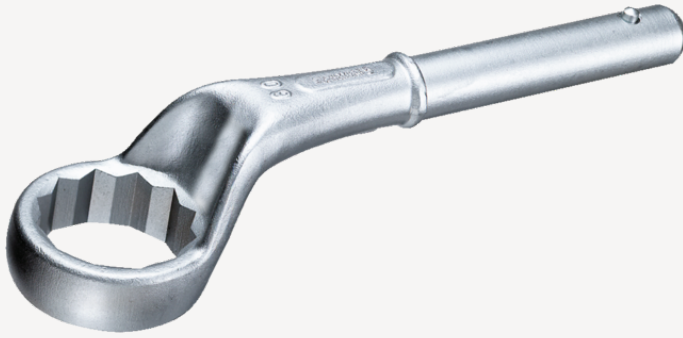

Heavy duty ring wrench

5

Product no. **42020095**
GTIN **4018754023639**
Model **5 95**

Label. Heavy duty ring wrench Wrench size 95mm L.410mm

Technical Drawing.

Technical Attributes.

a	45 mm
Width mm (b)	140 mm
for model	4
Height mm (h)	63 mm
L1	410 mm
L2	1100 mm
Wrench width 1 [mm]	95 mm

Logistics data.

Depth mm (IFS)	410
Width mm (IFS)	140
Height mm (IFS)	63
Length (packed, mm)	410
Width (packed, mm)	140
Height (packed, mm)	63
Volume (packed, dm ³)	3.6162 dm ³
Product no.	42020095
Weight (gross, kg)	4,630
Weight PAP (kg)	0,000

Weight PVC (kg)	0,000
GTIN	4018754023639
Country of origin AWR	GERMANY
Region of origin	Nordrhein-Westfalen
WEEE/ElektroG	nicht ear-pflichtig
Customs tariff no.	82041100
Packing standard	1
Weight	4630 g

42020085	5 85	Heavy duty ring wrench Wrench size 85mm L.385mm	4018754023615
42020090	5 90	Heavy duty ring wrench Wrench size 90mm L.410mm	4018754023622
42020095	5 95	Heavy duty ring wrench Wrench size 95mm L.410mm	4018754023639
42020100	5 100	Heavy duty ring wrench Wrench size 100mm L.412mm	4018754023646