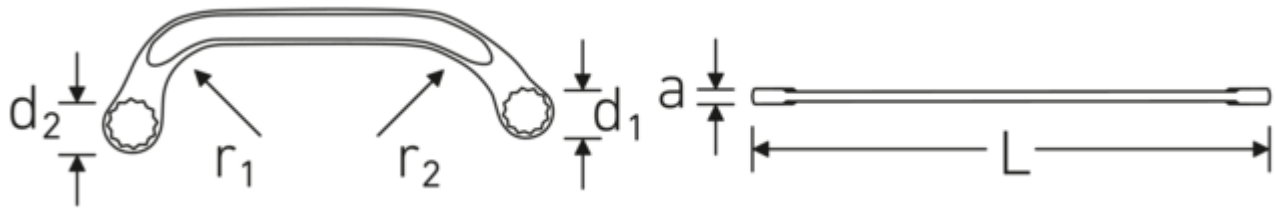

Double-ended ring spanner STARTER, metric

STARTER 27

Product no. **41091416**
GTIN **4018754022052**
Model **STARTER 27 14 x 16**

Label. Double-ended ring spanner Spanner size 14 x 16 mm L.179mm

Features.

- ISO 3318
- Chrome Alloy Steel, chrome plated

Advantages.

High quality STARTER double-ended ring spanner for use in difficult to access screw areas.

Technologies and features.

Anti-Slip-Drive

The special AS-Drive profile makes high force transmission to the flats of screws and bolts possible without damaging them. This also prevents stripping of the screw head.

Thin-walled rings

The thin wall diameter of our rings makes it easier to work in confined spaces. The ring sides are taller than standard nuts, which prevents jamming.

Technical Drawing.

Technical Attributes.

a	7,5 mm
Drive profile	bi-hex AS-Drive®
d1	21 mm
d2	24,5 mm
Length mm (L)	179 mm
r1	36 mm
r2	64 mm
Spanner size 1 [mm]	14 mm
Spanner size 2 [mm]	16 mm

Logistics data.

Depth mm (IFS)	179
Width mm (IFS)	63
Height mm (IFS)	8
Length (packed, mm)	181
Width (packed, mm)	65
Height (packed, mm)	60
Volume (packed, dm ³)	0.7059 dm ³
Product no.	41091416
Weight (gross, kg)	0,910
Weight PAP (kg)	0,000
Weight PVC (kg)	0,010
GTIN	4018754022052
Country of origin AWR	GERMANY
Region of origin	Nordrhein-Westfalen
WEEE/ElektroG	nicht ear-pflichtig
Customs tariff no.	82041100
Packing standard	10
Weight	91 g