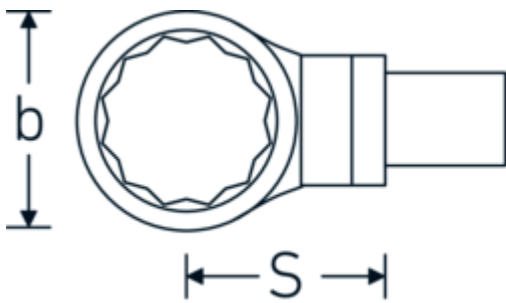

### Label.

Ring insertion tool Wrench size 32mm Tool holders 22 x 28

### Technical Drawing.

### Technical Attributes.

Width mm (b)	49 mm
Size tool holder [internal square drive]	22 x 28 mm
Height mm (h)	16 mm
S	55 mm
Width across flats [mm]	32 mm

### Logistics data.

Depth mm (IFS)	121
Width mm (IFS)	43
Height mm (IFS)	32
WEEE/ElektroG	nicht ear-pflichtig
Length (packed, mm)	180
Width (packed, mm)	65
Height (packed, mm)	45
Volume (packed, dm <sup>3</sup> )	0.5265 dm <sup>3</sup>
Product no.	58221032
Weight (gross, kg)	0,616
Weight PAP (kg)	0,000