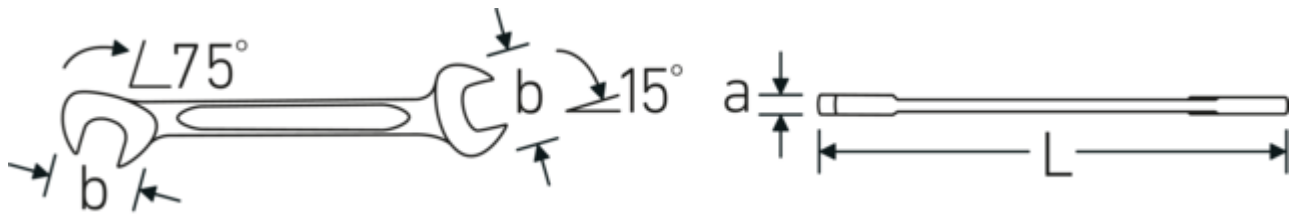

Small double-open ended spanner ELECTRIC, inch

ELECTRIC 12a

Product no. **40462424**
GTIN **4018754020010**
Model **ELECTRIC 12a 3/8**

Label.

Double open-ended spanner, small Spanner size 3/8 " L.105mm

Features.

Technologies and features.

Double-T profile

Our combination and ring spanners have an additional recess in the middle of the tool. Similar to the principle of a double T-beam, this provides a tremendous load capacity and maximum strength whilst reducing weight.

Offset Shaft Design

Our spanners are specially designed with additional reinforcement in the load zones where the greatest amount of force is transmitted - namely where the jaw meets the shank - in order to prevent deformation.

Technical Drawing.

Technical Attributes.

a	3 mm
Width mm (b)	21 mm
Length mm (L)	105 mm
Jaw angle	15/75 °
Spanner size 1 [inch]	3/8 "
Spanner size 2 [inch]	3/8 "

Logistics data.

Depth mm (IFS)	105
Width mm (IFS)	21
Height mm (IFS)	3
Length (packed, mm)	115
Width (packed, mm)	85
Height (packed, mm)	13
Volume (packed, dm3)	0.127075 dm3
Product no.	40462424
Weight (gross, kg)	0,225
Weight PAP (kg)	0,000
Weight PVC (kg)	0,004
GTIN	4018754020010
Country of origin AWR	GERMANY
Region of origin	Nordrhein-Westfalen
WEEE/ElektroG	nicht ear-pflichtig
Customs tariff no.	82041100
Packing standard	10
Weight	22 g