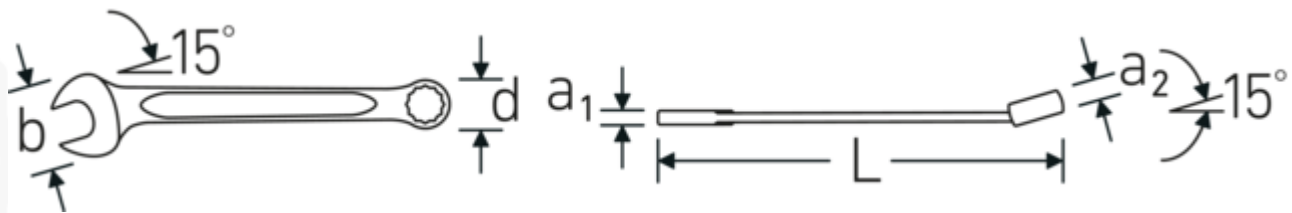

Double-T profile

Our combination and ring spanners have an additional recess in the middle of the tool. Similar to the principle of a double T-beam, this provides a tremendous load capacity and maximum strength whilst reducing weight.

Thin-walled rings

The thin wall diameter of our rings makes it easier to work in confined spaces. The ring sides are taller than standard nuts, which prevents jamming.

Offset Shaft Design

Our spanners are specially designed with additional reinforcement in the load zones where the greatest amount of force is transmitted - namely where the jaw meets the shank - in order to prevent deformation.

Technical Drawing.

Technical Attributes.

a1	8,9 mm
a2	16 mm
Width mm (b)	64 mm
d	41,4 mm
DIN	DIN 3113 Form A / ISO 7738 Form A
Length mm (L)	330 mm
Jaw angle	15 °
Ring position	15 °
Spanner size 1 [inch]	1 1/8 "
Spanner size 2 [inch]	1 1/8 "