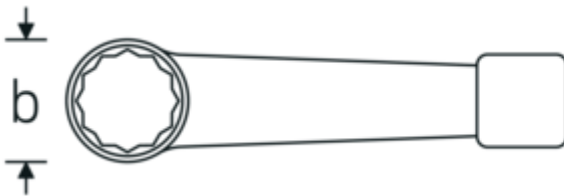

Impact ring spanner, metric

4205

Product no. **42050038**
GTIN **4018754024155**
Model **4205 38**

Label. Striking face ring spanner Spanner size 38mm L.205mm

Features.

- DIN 7444
- special steel, grey

Technical Drawing.

Technical Attributes.

a	19,5 mm
Width mm (b)	60 mm
DIN	DIN 7444
Length mm (L)	205 mm
Spanner size 1 [mm]	38 mm

Logistics data.

Depth mm (IFS)	205
Width mm (IFS)	58
Height mm (IFS)	18
Length (packed, mm)	205
Width (packed, mm)	58
Height (packed, mm)	18
Volume (packed, dm3)	0.21402 dm3
Product no.	42050038
Weight (gross, kg)	0,500
Weight PAP (kg)	0,000
Weight PVC (kg)	0,000