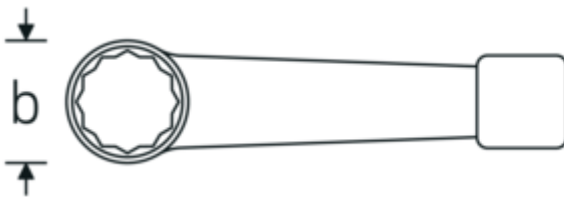

## Impact ring wrench, metric

**4205**

Product no. **42050041**  
GTIN **4018754024179**  
Model **4205 41**

**Label.** Impact ring wrench Wrench size 41mm L.225mm

### Technical Drawing.

### Technical Attributes.

<b>a</b>	20,5 mm
<b>Width mm (b)</b>	66 mm
<b>DIN</b>	DIN 7444
<b>Length mm (L)</b>	225 mm
<b>Wrench width 1 [mm]</b>	41 mm

42050180	4205 180	Impact ring wrench Wrench size 180mm L.650mm	4018754024537
42050210	4205 210	Impact ring wrench Wrench size 210mm L.750mm	4018754024575