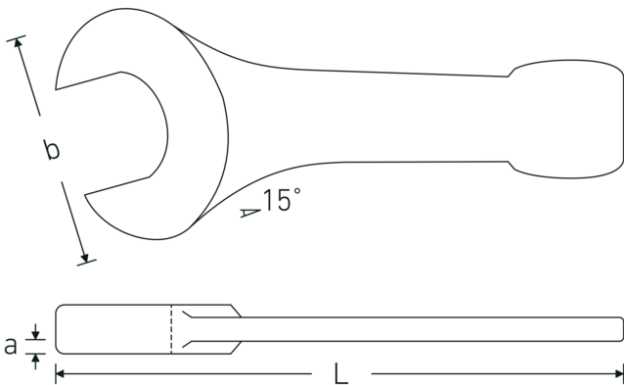

## Open-ended striking spanner

4204

Product no. **42040095**  
GTIN **4018754023806**  
Model **4204 95**

**Label.** Open-ended striking spanner Spanner size 95mm L.445mm

**Features.**

- DIN 133
- special tool steel, grey finish

### Technical Drawing.

### Technical Attributes.

a	38 mm
Width mm (b)	194 mm
DIN	DIN 133
Length mm (L)	445 mm
Spanner size 1 [mm]	95 mm

42040090	4204 90	Open-ended striking spanner Spanner size 90mm L.445mm	4018754023790
42040095	4204 95	Open-ended striking spanner Spanner size 95mm L.445mm	4018754023806
42040100	4204 100	Open-ended striking spanner Spanner size 100mm L.485mm	4018754023813
42040105	4204 105	Open-ended striking spanner Spanner size 105mm L.485mm	4018754023820