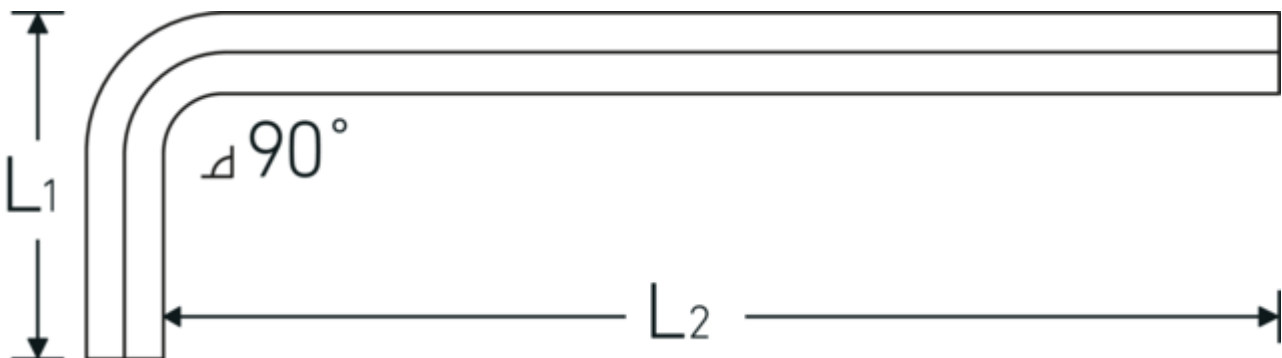

## Hex HI-LOK™ offset screwdriver

10759a

Product no. **43564004**  
GTIN **4018754085101**  
Model **10759 A 2 1/16**  
**WINKELSCHRAUBENDREHER**

**Label.** Hex HI-LOK™ offset screwdriver Hex drive 1/16 L.50mm x 100mm

- Features.**
- with hexagon end for ratchet No 415SGH N
  - round shaft on screwdriver enables locking of ball retainer

## Technical Attributes.

Drive profile	Hexagonal
External hex drive (inch)	1/16
Size	2
L1	50 mm
L2	100 mm

## Logistics data.

Depth mm (IFS)	113
Width mm (IFS)	45
Height mm (IFS)	3
Length (packed, mm)	120
Width (packed, mm)	60
Height (packed, mm)	6
Volume (packed, dm3)	0.0432 dm3
Product no.	43564004
Weight (gross, kg)	0,040
Weight PAP (kg)	0,000
Weight PVC (kg)	0,003
GTIN	4018754085101
Country of origin AWR	GERMANY
Region of origin	Nordrhein-Westfalen
WEEE/ElektroG	nicht ear-pflichtig
Customs tariff no.	82054000
Packing standard	5
Weight	8 g