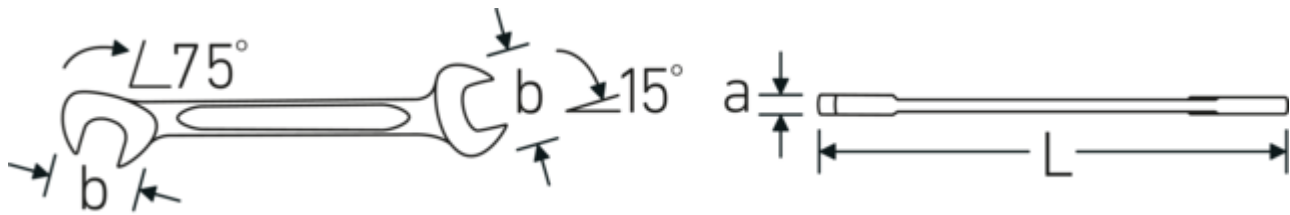

Small double-open ended spanner ELECTRIC, metric

ELECTRIC 12

Product no.	40060606
GTIN	4018754018574
Model	ELECTRIC 12 6

Label.

Double open-ended spanner, small Spanner size 6 mm L.78mm

Features.

- straight design, jaw position 15° and 75°
- sturdy, slim and lightweight intelligent design
- high bending strength due to double T-profile
- STAHLWILLE's round finish ensures a surface that is pleasant to the skin and has a good grip
- extremely sturdy, exceptionally durable
- drop-forged, hardened and cooled in oil bath
- chrome-alloy steel, chrome plated

Technologies and features.

Double-T profile

Our combination and ring spanners have an additional recess in the middle of the tool. Similar to the principle of a double T-beam, this provides a tremendous load capacity and maximum strength whilst reducing weight.

Offset Shaft Design

Our spanners are specially designed with additional reinforcement in the load zones where the greatest amount of force is transmitted - namely where the jaw meets the shank - in order to prevent deformation.

Technical Drawing.

Technical Attributes.

a	2 mm
Width mm (b)	12.6 mm
Length mm (L)	78 mm
Jaw angle	15/75 °
Spanner size 1 [mm]	6 mm
Spanner size 2 [mm]	6 mm

Logistics data.

Depth mm (IFS)	78
Width mm (IFS)	13
Height mm (IFS)	2
Length (packed, mm)	90
Width (packed, mm)	40
Height (packed, mm)	10
Volume (packed, dm ³)	0.036 dm ³
Product no.	40060606
Weight (gross, kg)	0,064
Weight PAP (kg)	0,000
Weight PVC (kg)	0,003
GTIN	4018754018574
Country of origin AWR	GERMANY
Region of origin	Nordrhein-Westfalen
WEEE/ElektroG	nicht ear-pflichtig
Customs tariff no.	82041100
Packing standard	10
Weight	6 g