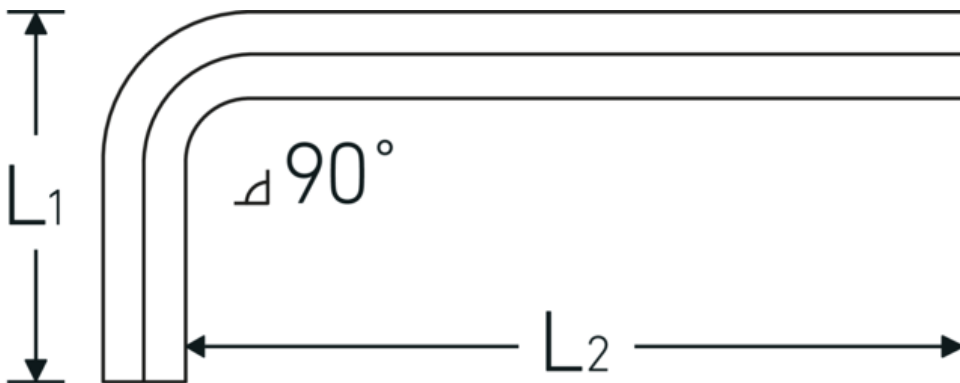

## Hex key for socket head bolts

10760aCV

Product no. **43550044**  
GTIN **4018754029563**  
Model **10760 ACV 7/8**

**Label.** Hex key L-wrench screwdriver Hex drive 7/8 L.80mm x 200mm

### Technical Drawing.

### Technical Attributes.

Drive profile	hex
External hex drive (inch)	7/8
L1	80 mm
L2	200 mm
Length mm (L)	225 mm

### Logistics data.

Depth mm (IFS)	225
Width mm (IFS)	102
Height mm (IFS)	27
Length (packed, mm)	226
Width (packed, mm)	103
Height (packed, mm)	28
Volume (packed, dm <sup>3</sup> )	0.651784 dm <sup>3</sup>
Product no.	43550044
Weight (gross, kg)	0,945