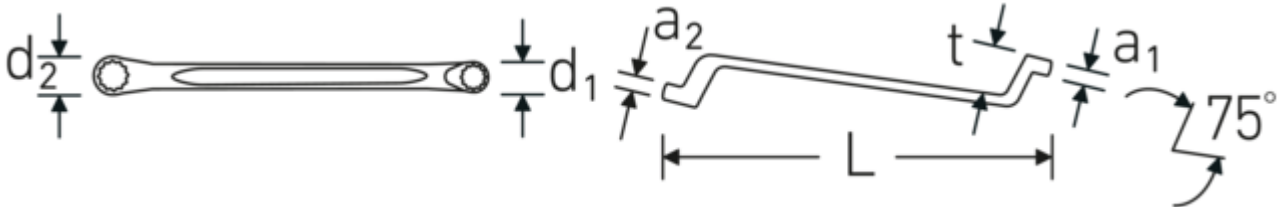

A special manufacturing process makes thin-walled rings possible – primarily for slightly lower-lying screw connections.

Manufactured from durable chrome-alloy steel for a long service life and resistance to wear.

Technologies and features.

Anti-Slip-Drive

The special AS-Drive profile makes high force transmission to the flats of screws and bolts possible without damaging them. This also prevents stripping of the screw head.

Thin-walled rings

The thin wall diameter of our rings makes it easier to work in confined spaces. The ring sides are taller than standard nuts, which prevents jamming.

Technical Drawing.

Technical Attributes.

a1	7 mm
a2	8 mm
Drive profile	bi-hex AS-Drive®
d1	13,1 mm
d2	14,5 mm
Length mm (L)	180 mm
Spanner size 1 [mm]	8 mm
Ring position	75 °
Spanner size 2 [mm]	9 mm
t	20 mm

Logistics data.

Depth mm (IFS)	186
Width mm (IFS)	15
Height mm (IFS)	22
Length (packed, mm)	203
Width (packed, mm)	67
Height (packed, mm)	38
Volume (packed, dm ³)	0.516838 dm ³
Product no.	41040809
Weight (gross, kg)	0,620
Weight PAP (kg)	0,000
Weight PVC (kg)	0,009
GTIN	4018754020805
Country of origin AWR	GERMANY
Region of origin	Nordrhein-Westfalen
WEEE/ElektroG	nicht ear-pflichtig
Customs tariff no.	82041100
Packing standard	10
Weight	62 g