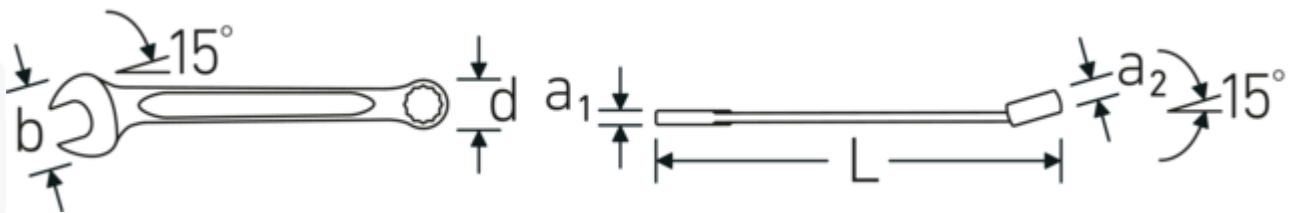

Double-T profile

Our combination and ring spanners have an additional recess in the middle of the tool. Similar to the principle of a double T-beam, this provides a tremendous load capacity and maximum strength whilst reducing weight.

Thin-walled rings

The thin wall diameter of our rings makes it easier to work in confined spaces. The ring sides are taller than standard nuts, which prevents jamming.

Offset Shaft Design

Our spanners are specially designed with additional reinforcement in the load zones where the greatest amount of force is transmitted - namely where the jaw meets the shank - in order to prevent deformation.

Technical Drawing.

Technical Attributes.

a1	8,4 mm
a2	14,5 mm
Width mm (b)	55 mm
d	37,2 mm
DIN	DIN 3113 Form A / ISO 7738 Form A
Length mm (L)	300 mm
Jaw angle	15 °
Ring position	15 °
Spanner size 1 [inch]	1 "
Spanner size 2 [inch]	1 "

Logistics data.

Depth mm (IFS)	302
Width mm (IFS)	54
Height mm (IFS)	22
Length (packed, mm)	310
Width (packed, mm)	70
Height (packed, mm)	55
Volume (packed, dm3)	1.1935 dm3
Product no.	40484848
Weight (gross, kg)	1,430
Weight PAP (kg)	0,000
Weight PVC (kg)	0,016
GTIN	4018754020256
Country of origin AWR	GERMANY
Region of origin	Nordrhein-Westfalen
WEEE/ElektroG	nicht ear-pflichtig
Customs tariff no.	82041100
Packing standard	5
Weight	286 g