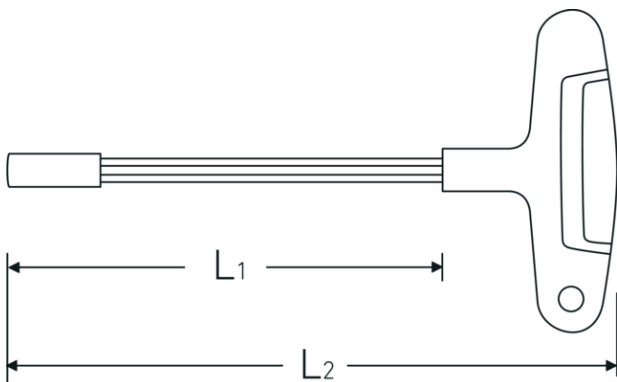

## Bit holder 1/4

4009

Product no. **18093016**  
GTIN **4018754324491**  
Model **4009**

**Label.** 1/4" Bit holder L.175mm

- Features.**
- For 1/4" screwdriver bits with external hex
  - DIN 3126/ISO 1173 Form C 6,3
  - Inner hex with magnet
  - With 3-component T-handle

## Technical Drawing.

## Technical Attributes.

d	10 mm
DIN	DIN 3126 / ISO 1173 Form C 6,3
Internal hex drive [inch]	1/4 "
L1	150 mm
L2	175 mm

## Logistics data.

Depth mm (IFS)	176
Width mm (IFS)	96
Height mm (IFS)	22
WEEE/ElektroG	nicht ear-pflichtig
Length (packed, mm)	280

Width (packed, mm)	120
Height (packed, mm)	50
Volume (packed, dm3)	1.68 dm3
Product no.	18093016
Weight (gross, kg)	0,420
Weight PAP (kg)	0,000
Weight PVC (kg)	0,013
GTIN	4018754324491
Country of origin AWR	GERMANY
Region of origin	Nordrhein-Westfalen
Customs tariff no.	82054000
Packing standard	5
Weight	108 g