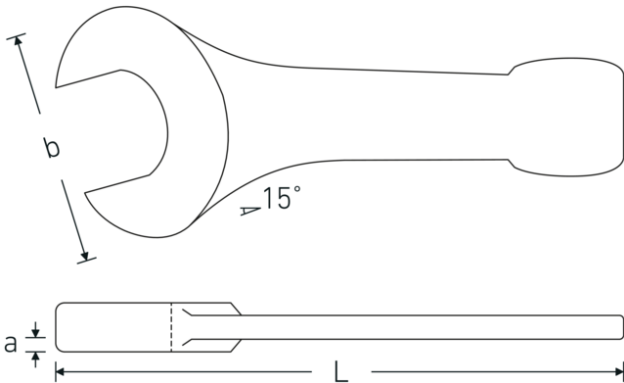

## Open-ended striking spanner

4204

Product no. **42040060**  
GTIN **4018754023738**  
Model **4204 60**

**Label.** Open-ended striking spanner Spanner size 60mm L.320mm

**Features.**

- DIN 133
- special tool steel, grey finish

### Technical Drawing.

### Technical Attributes.

a	24,5 mm
Width mm (b)	128 mm
DIN	DIN 133
Length mm (L)	320 mm
Spanner size 1 [mm]	60 mm

42040090	4204 90	Open-ended striking spanner Spanner size 90mm L.445mm	4018754023790
42040095	4204 95	Open-ended striking spanner Spanner size 95mm L.445mm	4018754023806
42040100	4204 100	Open-ended striking spanner Spanner size 100mm L.485mm	4018754023813
42040105	4204 105	Open-ended striking spanner Spanner size 105mm L.485mm	4018754023820