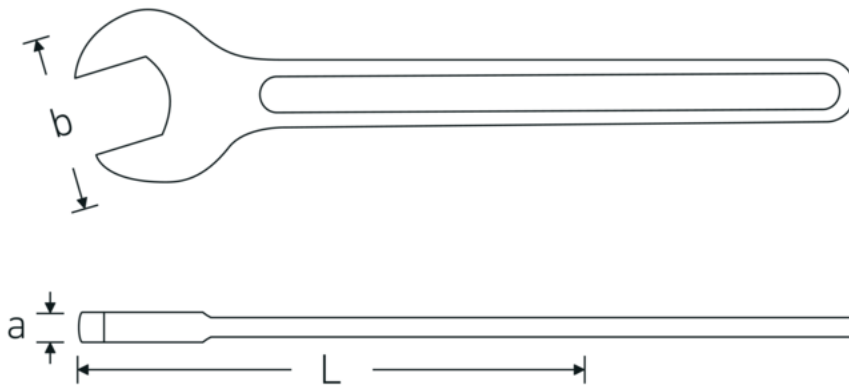

Open-ended spanner, metric

4004

Product no. **40040410**
GTIN **4018754018352**
Model **4004 41**

Label. Open-ended spanner Spanner size 41mm L.335mm

- Features.**
- DIN 894 up to 85 mm
 - special tool steel, grey finish

Technical Drawing.

Technical Attributes.

a	12,8 mm
Width mm (b)	83.5 mm
DIN	DIN 894
Length mm (L)	335 mm
Spanner size 1 [mm]	41 mm

Logistics data.

Depth mm (IFS)	340
Width mm (IFS)	90
Height mm (IFS)	14
Length (packed, mm)	340
Width (packed, mm)	90
Height (packed, mm)	14
Volume (packed, dm3)	0.4284 dm3

Product no.	40040410
Weight (gross, kg)	0,600
Weight PAP (kg)	0,000
Weight PVC (kg)	0,000
GTIN	4018754018352
Country of origin AWR	GERMANY
Region of origin	Nordrhein-Westfalen
WEEE/ElektroG	nicht ear-pflichtig
Customs tariff no.	82041100
Packing standard	1
Weight	555 g

Variants.

Product no.	Model no. (ERP)	Description	GTIN
40040240	4004 24	Open-ended spanner Spanner size 24mm L.215mm	4018754018307
40040270	4004 27	Open-ended spanner Spanner size 27mm L.238mm	4018754018314
40040300	4004 30	Open-ended spanner Spanner size 30mm L.261mm	4018754018321
40040320	4004 32	Open-ended spanner Spanner size 32mm L.273mm	4018754018338
40040360	4004 36	Open-ended spanner Spanner size 36mm L.300mm	4018754018345
40040410	4004 41	Open-ended spanner Spanner size 41mm L.335mm	4018754018352
40040460	4004 46	Open-ended spanner Spanner size 46mm L.369mm	4018754018369
40040500	4004 50	Open-ended spanner Spanner size 50mm L.412mm	4018754018376
40040550	4004 55	Open-ended spanner Spanner size 55mm L.457mm	4018754018383
40040600	4004 60	Open-ended spanner Spanner size 60mm L.492mm	4018754018390
40040650	4004 65	Open-ended spanner Spanner size 65mm L.528mm	4018754018406
40040700	4004 70	Open-ended spanner Spanner size 70mm L.572mm	4018754018413
40040750	4004 75	Open-ended spanner Spanner size 75mm L.608mm	4018754018420
40040800	4004 80	Open-ended spanner Spanner size 80mm L.645mm	4018754018437