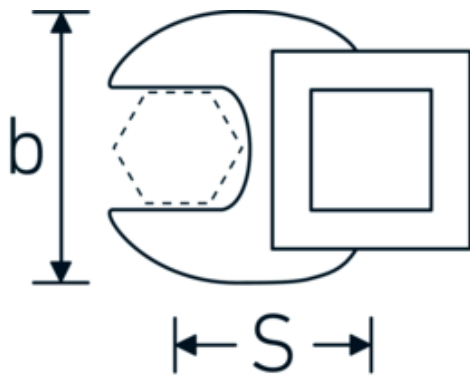

## Crowfoot-Schlüssel, metrisch

540

Art.-Nr. 02200011  
GTIN 4018754149414  
Modell 540 11

**Bezeichnung.** 3/8 " Crowfoot-Schlüssel SW 11mm L.32mm

**Eigenschaften.** • Chrome Alloy Steel, verchromt

### Technische Zeichnung.

### Technische Attribute.

a	6,3 mm
Antriebsvierkant innen (Zoll)	3/8 "
Breite mm (b)	22,2 mm
Länge mm (L)	32 mm
S	17,4 mm
Schlüsselweite [mm]	11 mm

## Varianten.

Art.-Nr.	Modell-Nr. (ERP)	Bezeichnung	GTIN
01200008	540 8	1/4 " Crowfoot-Schlüssel SW 8mm L.25,5mm	4018754149117
01200009	540 9	1/4 " Crowfoot-Schlüssel SW 9mm L.25,5mm	4018754149124
01200010	540 10	1/4 " Crowfoot-Schlüssel SW 10mm L.25,5mm	4018754149131
02200011	540 11	3/8 " Crowfoot-Schlüssel SW 11mm L.32mm	4018754149414
02200012	540 12	3/8 " Crowfoot-Schlüssel SW 12mm L.34,3mm	4018754003495
02200013	540 13	3/8 " Crowfoot-Schlüssel SW 13mm L.34,3mm	4018754003501
02200014	540 14	3/8 " Crowfoot-Schlüssel SW 14mm L.37,7mm	4018754003518
02200015	540 15	3/8 " Crowfoot-Schlüssel SW 15mm L.37,7mm	4018754003525
02200016	540 16	3/8 " Crowfoot-Schlüssel SW 16mm L.37,7mm	4018754003532
02200017	540 17	3/8 " Crowfoot-Schlüssel SW 17mm L.42,5mm	4018754003549
02200018	540 18	3/8 " Crowfoot-Schlüssel SW 18mm L.42,5mm	4018754003556
02200019	540 19	3/8 " Crowfoot-Schlüssel SW 19mm L.42,5mm	4018754003563
02200020	540 20	3/8 " Crowfoot-Schlüssel SW 20mm L.42,4mm	4018754141067
02200021	540 21	3/8 " Crowfoot-Schlüssel SW 21mm L.44,5mm	4018754003570
02200022	540 22	3/8 " Crowfoot-Schlüssel SW 22mm L.44,5mm	4018754003587
02200023	540 23	3/8 " Crowfoot-Schlüssel SW 23mm L.44,5mm	4018754141074
02200024	540 24	3/8 " Crowfoot-Schlüssel SW 24mm L.44,4mm	4018754003594
02200025	540 25	3/8 " Crowfoot-Schlüssel SW 25mm L.47mm	4018754141081
02200026	540 26	3/8 " Crowfoot-Schlüssel SW 26mm L.47mm	4018754149162
02200027	540 27	3/8 " Crowfoot-Schlüssel SW 27mm L.47mm	4018754149179
02200028	540 28	3/8 " Crowfoot-Schlüssel SW 28mm L.50mm	4018754148806
02200030	540 30	3/8 " Crowfoot-Schlüssel SW 30mm L.50mm	4018754149186