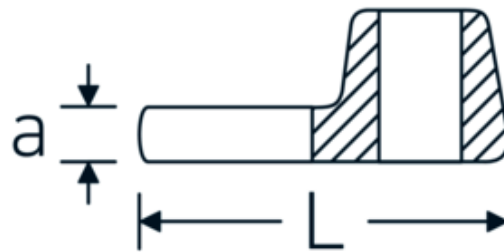

## Crowfoot-Schlüssel, metrisch

540

Art.-Nr. 02200011  
GTIN 4018754149414  
Modell 540 11

**Bezeichnung.** 3/8 " Crowfoot-Schlüssel SW 11mm L.32mm

**Eigenschaften.** • Chrome Alloy Steel, verchromt

### Technische Zeichnung.

### Technische Attribute.

a	6,3 mm
Antriebsvierkant innen (Zoll)	3/8 "
Breite mm (b)	22,2 mm
Länge mm (L)	32 mm
S	17,4 mm
Schlüsselweite [mm]	11 mm

## Varianten.

Art.-Nr.	Modell-Nr. (ERP)	Bezeichnung	GTIN
01200008	540 8	1/4 " Crowfoot-Schlüssel SW 8mm L.25,5mm	4018754149117
01200009	540 9	1/4 " Crowfoot-Schlüssel SW 9mm L.25,5mm	4018754149124
01200010	540 10	1/4 " Crowfoot-Schlüssel SW 10mm L.25,5mm	4018754149131
02200011	540 11	3/8 " Crowfoot-Schlüssel SW 11mm L.32mm	4018754149414
02200012	540 12	3/8 " Crowfoot-Schlüssel SW 12mm L.34,3mm	4018754003495
02200013	540 13	3/8 " Crowfoot-Schlüssel SW 13mm L.34,3mm	4018754003501
02200014	540 14	3/8 " Crowfoot-Schlüssel SW 14mm L.37,7mm	4018754003518
02200015	540 15	3/8 " Crowfoot-Schlüssel SW 15mm L.37,7mm	4018754003525
02200016	540 16	3/8 " Crowfoot-Schlüssel SW 16mm L.37,7mm	4018754003532
02200017	540 17	3/8 " Crowfoot-Schlüssel SW 17mm L.42,5mm	4018754003549
02200018	540 18	3/8 " Crowfoot-Schlüssel SW 18mm L.42,5mm	4018754003556
02200019	540 19	3/8 " Crowfoot-Schlüssel SW 19mm L.42,5mm	4018754003563
02200020	540 20	3/8 " Crowfoot-Schlüssel SW 20mm L.42,4mm	4018754141067
02200021	540 21	3/8 " Crowfoot-Schlüssel SW 21mm L.44,5mm	4018754003570
02200022	540 22	3/8 " Crowfoot-Schlüssel SW 22mm L.44,5mm	4018754003587
02200023	540 23	3/8 " Crowfoot-Schlüssel SW 23mm L.44,5mm	4018754141074
02200024	540 24	3/8 " Crowfoot-Schlüssel SW 24mm L.44,4mm	4018754003594
02200025	540 25	3/8 " Crowfoot-Schlüssel SW 25mm L.47mm	4018754141081
02200026	540 26	3/8 " Crowfoot-Schlüssel SW 26mm L.47mm	4018754149162
02200027	540 27	3/8 " Crowfoot-Schlüssel SW 27mm L.47mm	4018754149179
02200028	540 28	3/8 " Crowfoot-Schlüssel SW 28mm L.50mm	4018754148806
02200030	540 30	3/8 " Crowfoot-Schlüssel SW 30mm L.50mm	4018754149186