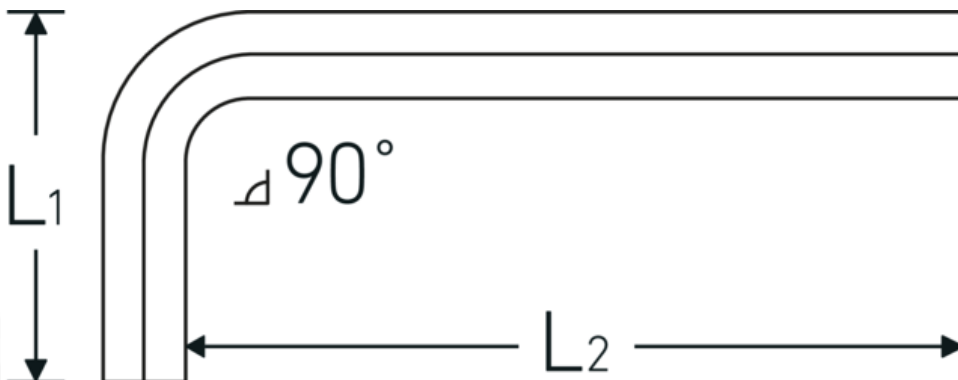

Technical Drawing.

Technical Attributes.

Drive profile	Hexagonal
External hex drive (inch)	5/32

Logistics data.

Depth mm (IFS)	71
Width mm (IFS)	28