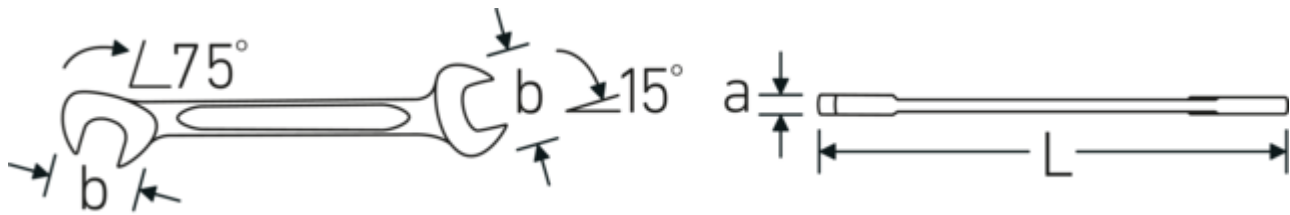

#### Double-T profile

Our combination and ring spanners have an additional recess in the middle of the tool. Similar to the principle of a double T-beam, this provides a tremendous load capacity and maximum strength whilst reducing weight.

#### Offset Shaft Design

Our spanners are specially designed with additional reinforcement in the load zones where the greatest amount of force is transmitted - namely where the jaw meets the shank - in order to prevent deformation.

## Technical Attributes.

a	2 mm
Width mm (b)	12.6 mm
Length mm (L)	78 mm
Jaw angle	15/75 °
Spanner size 1 [inch]	15/64 "
Spanner size 2 [inch]	15/64 "