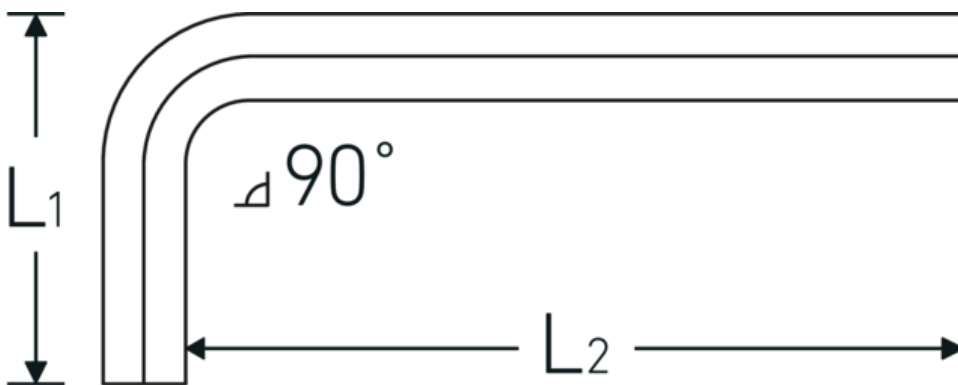

Technical Drawing.

Technical Attributes.

Drive profile	Hexagonal
External hex drive (mm)	14 mm
DIN	DIN ISO 2936
L1	56 mm
L2	140 mm

Logistics data.

Depth mm (IFS)	149
Width mm (IFS)	69
Height mm (IFS)	16
Length (packed, mm)	260
Width (packed, mm)	150