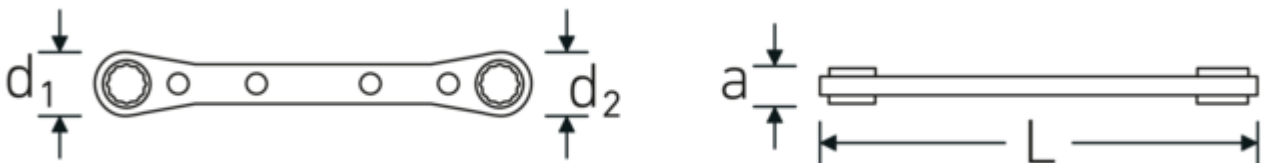

### Features.

- With double hex
- Straight
- 22 teeth
- Chrome plated

## Technical Attributes.

<b>a</b>	12 mm
<b>Drive profile</b>	bi-hex AS-Drive®
<b>d1</b>	33 mm
<b>d2</b>	36 mm
<b>Length mm (L)</b>	205 mm
<b>Spanner size 1 [mm]</b>	16 mm
<b>Spanner size 2 [mm]</b>	18 mm