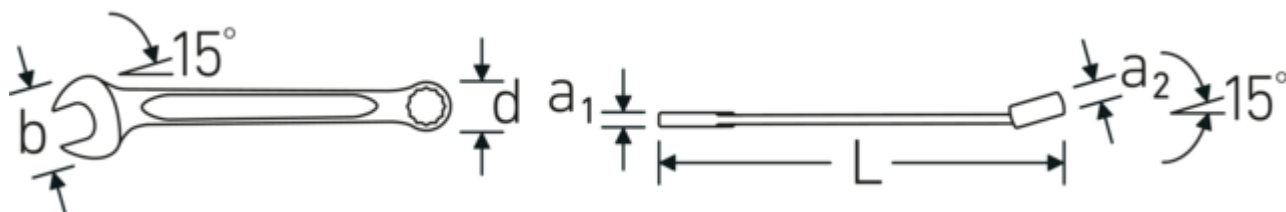

Anti-Slip-Drive

The special AS-Drive profile makes high force transmission to the flats of screws and bolts possible without damaging them. This also prevents stripping of the screw head.

Thin-walled rings

The thin wall diameter of our rings makes it easier to work in confined spaces. The ring sides are taller than standard nuts, which prevents jamming.

Technical Drawing.

Technical Attributes.

a1	8,4 mm
a2	14,5 mm
Drive profile	bi-hex AS-Drive®
Width mm (b)	55 mm
d	36,3 mm
DIN	DIN 3113 Form A / ISO 7738 Form A
Length mm (L)	300 mm
Jaw angle	15 °
Surface	chrome-plated
Spanner size 1 [mm]	25 mm
Ring position	15 °
Spanner size 2 [mm]	25 mm
t	5 mm