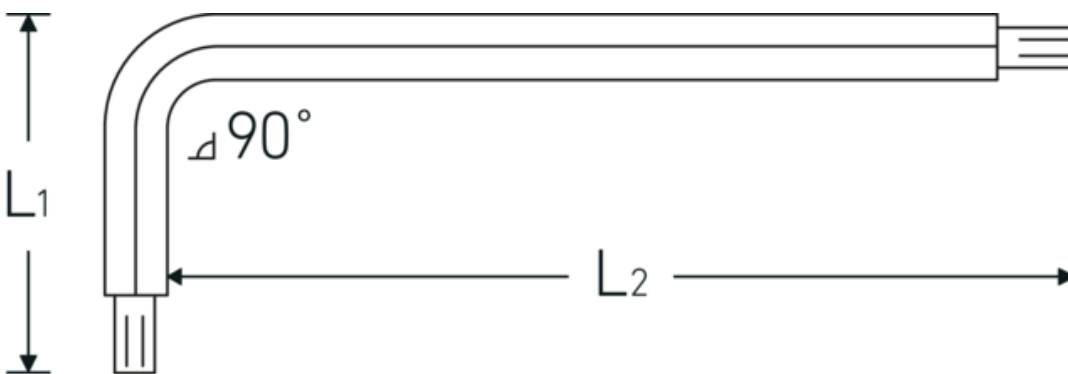

Hex key with ball end for TORX® screws

10771

Product no. **43273009**
 GTIN **4018754332663**
 Model **10771 T9 KUGELKOPF-
 WINKELSCHRAUBENDREHER
 TORX**

Label. Hex key with ball end for TORX® screws L.18mm x 67mm

- Features.**
- for inside TORX® screws
 - extra long
 - with ball end on long arm
 - swivel angle up to 25° each side
 - Chrome Vanadium, gunmetal finish

Technical Drawing.

Technical Attributes.

Drive profile	TORX®
Size of output profile	T9
L1	18 mm
L2	67 mm

Logistics data.

Depth mm (IFS)	67
Width mm (IFS)	18
Height mm (IFS)	3
Length (packed, mm)	67

Width (packed, mm)	18
Height (packed, mm)	3
Volume (packed, dm3)	0.003618 dm3
Product no.	43273009
Weight (gross, kg)	0,004
Weight PAP (kg)	0,000
Weight PVC (kg)	0,000
GTIN	4018754332663
Country of origin AWR	GERMANY
Region of origin	Nordrhein-Westfalen
WEEE/ElektroG	nicht ear-pflichtig
Customs tariff no.	82054000
Packing standard	1
Weight	415 g

Variants.

Product no.	Model no. (ERP)	Description	GTIN
43273009	10771 T9 KUGELKOPF-WINKELSCHRAUBENDREHER TORX	Hex key with ball end for TORX® screws L.18mm x 67mm	4018754332663
43273010	10771 T10 KUGELKOPF-WINKELSCHRAUBENDREHER TORX	Hex key with ball end for TORX® screws L.23mm x 121mm	4018754332670
43273015	10771 T15 KUGELKOPF-WINKELSCHRAUBENDREHER TORX	Hex key with ball end for TORX® screws L.27mm x 136mm	4018754332687
43273020	10771 T20 KUGELKOPF-WINKELSCHRAUBENDREHER TORX	Hex key with ball end for TORX® screws L.29mm x 148mm	4018754332694
43273025	10771 T25 KUGELKOPF-WINKELSCHRAUBENDREHER TORX	Hex key with ball end for TORX® screws L.33mm x 163mm	4018754332700
43273027	10771 T27 KUGELKOPF-WINKELSCHRAUBENDREHER TORX	Hex key with ball end for TORX® screws L.36mm x 176mm	4018754332717
43273030	10771 T30 KUGELKOPF-WINKELSCHRAUBENDREHER TORX	Hex key with ball end for TORX® screws L.38mm x 191mm	4018754332724
43273040	10771 T40 KUGELKOPF-WINKELSCHRAUBENDREHER TORX	Hex key with ball end for TORX® screws L.43mm x 210mm	4018754332731