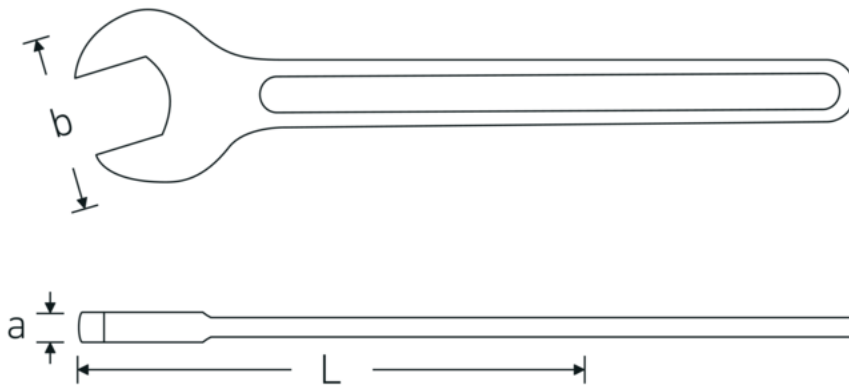

Open-ended spanner, metric

4004

Product no. **40040320**
GTIN **4018754018338**
Model **4004 32**

Label. Open-ended spanner Spanner size 32mm L.273mm

- Features.**
- DIN 894 up to 85 mm
 - special tool steel, grey finish

Technical Drawing.

Technical Attributes.

a	11,8 mm
Width mm (b)	66 mm
DIN	DIN 894
Length mm (L)	273 mm
Spanner size 1 [mm]	32 mm

Logistics data.

Depth mm (IFS)	270
Width mm (IFS)	65
Height mm (IFS)	12
Length (packed, mm)	280
Width (packed, mm)	90
Height (packed, mm)	51
Volume (packed, dm ³)	1.2852 dm ³

Product no.	40040320
Weight (gross, kg)	1,590
Weight PAP (kg)	0,000
Weight PVC (kg)	0,013
GTIN	4018754018338
Country of origin AWR	GERMANY
Region of origin	Nordrhein-Westfalen
WEEE/ElektroG	nicht ear-pflichtig
Customs tariff no.	82041100
Packing standard	5
Weight	315 g

Variants.

Product no.	Model no. (ERP)	Description	GTIN
40040240	4004 24	Open-ended spanner Spanner size 24mm L.215mm	4018754018307
40040270	4004 27	Open-ended spanner Spanner size 27mm L.238mm	4018754018314
40040300	4004 30	Open-ended spanner Spanner size 30mm L.261mm	4018754018321
40040320	4004 32	Open-ended spanner Spanner size 32mm L.273mm	4018754018338
40040360	4004 36	Open-ended spanner Spanner size 36mm L.300mm	4018754018345
40040410	4004 41	Open-ended spanner Spanner size 41mm L.335mm	4018754018352
40040460	4004 46	Open-ended spanner Spanner size 46mm L.369mm	4018754018369
40040500	4004 50	Open-ended spanner Spanner size 50mm L.412mm	4018754018376
40040550	4004 55	Open-ended spanner Spanner size 55mm L.457mm	4018754018383
40040600	4004 60	Open-ended spanner Spanner size 60mm L.492mm	4018754018390
40040650	4004 65	Open-ended spanner Spanner size 65mm L.528mm	4018754018406
40040700	4004 70	Open-ended spanner Spanner size 70mm L.572mm	4018754018413
40040750	4004 75	Open-ended spanner Spanner size 75mm L.608mm	4018754018420
40040800	4004 80	Open-ended spanner Spanner size 80mm L.645mm	4018754018437