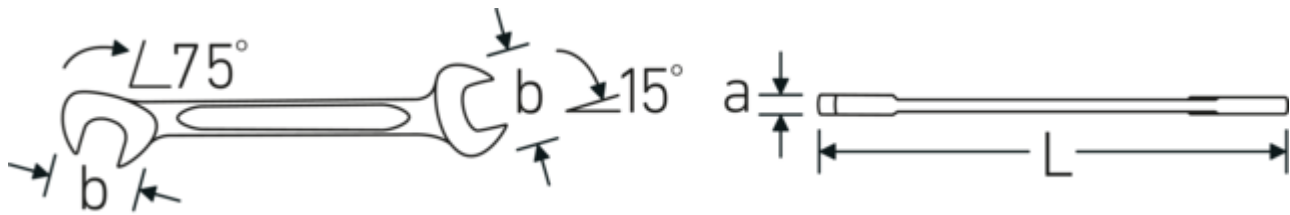

#### Double-T profile

Our combination and ring spanners have an additional recess in the middle of the tool. Similar to the principle of a double T-beam, this provides a tremendous load capacity and maximum strength whilst reducing weight.

#### Offset Shaft Design

Our spanners are specially designed with additional reinforcement in the load zones where the greatest amount of force is transmitted - namely where the jaw meets the shank - in order to prevent deformation.

## Technical Attributes.

a	2 mm
Width mm (b)	10.5 mm
Length mm (L)	70 mm
Jaw angle	15/75 °
Spanner size 1 [inch]	5/32 "
Spanner size 2 [inch]	5/32 "