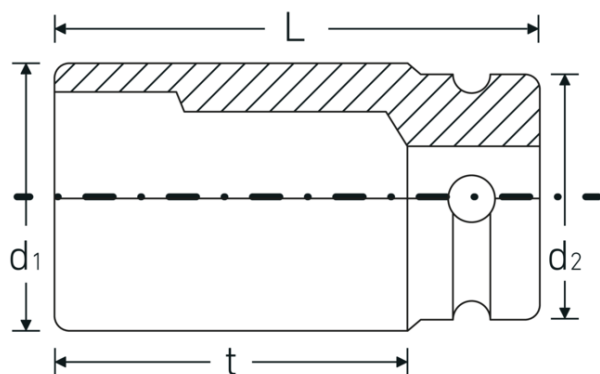

### Optimised functionality.

All IMPACT sockets have a through cross hole for the connecting pin and a deep groove for the rubber locking ring. The locking pin is not stressed during use.

## Technical Drawing.

## Technical Attributes.

Drive profile	hex
Internal square drive (inch)	1 "
d1	51,5 mm
d2	54 mm
Length mm (L)	110 mm
Spanner size [mm]	32 mm
t	79 mm

## Logistics data.

Depth mm (IFS)	110
Width mm (IFS)	55
Height mm (IFS)	55
WEEE/ElektroG	nicht ear-pflichtig
Length (packed, mm)	111
Width (packed, mm)	111
Height (packed, mm)	56
Volume (packed, dm3)	0.689976 dm3
Product no.	26020032
Weight (gross, kg)	2,592
Weight PAP (kg)	0,000
Weight PVC (kg)	0,009
GTIN	4018754016433
Country of origin AWR	GERMANY
Region of origin	Nordrhein-Westfalen
Customs tariff no.	82042000
Packing standard	2
Weight	1296 g