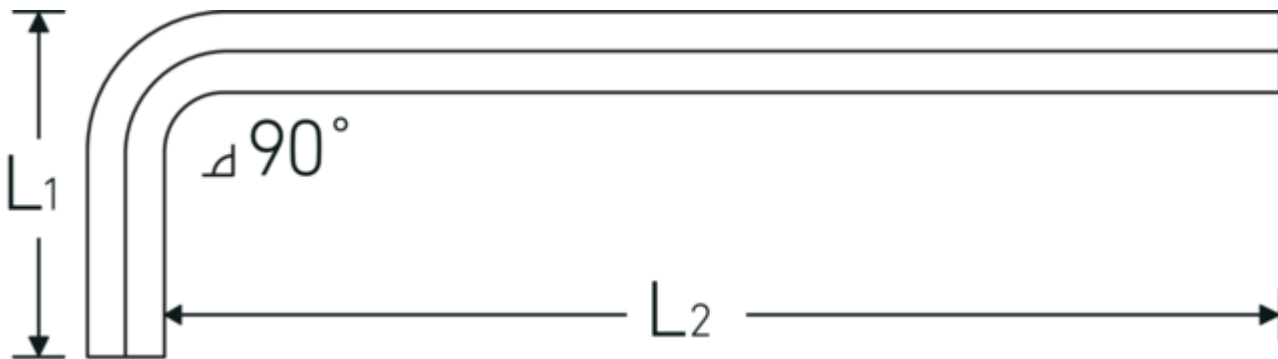

Hex key for socket head bolts

10765

Product no. **43213005**
 GTIN **4018754332465**
 Model **10765 5**
WINKELSCHRAUBENDREHER
SECHSKANT

Label.

Hex key for socket head bolts Hex drive 5mm L.28mm x 160mm

Technical Drawing.

Technical Attributes.

External hex drive (mm)	5 mm
DIN	DIN ISO 2936
L1	28 mm
L2	160 mm

Logistics data.

Depth mm (IFS)	163
Width mm (IFS)	32
Height mm (IFS)	6
Length (packed, mm)	350
Width (packed, mm)	100
Height (packed, mm)	7
Volume (packed, dm ³)	0.245 dm ³
Product no.	43213005
Weight (gross, kg)	0,318
Weight PAP (kg)	0,000

Weight PVC (kg)	0,006
GTIN	4018754332465
Country of origin AWR	GERMANY
Region of origin	Nordrhein-Westfalen
WEEE/ElektroG	nicht ear-pflichtig
Customs tariff no.	82054000
Packing standard	10
Weight	31 g