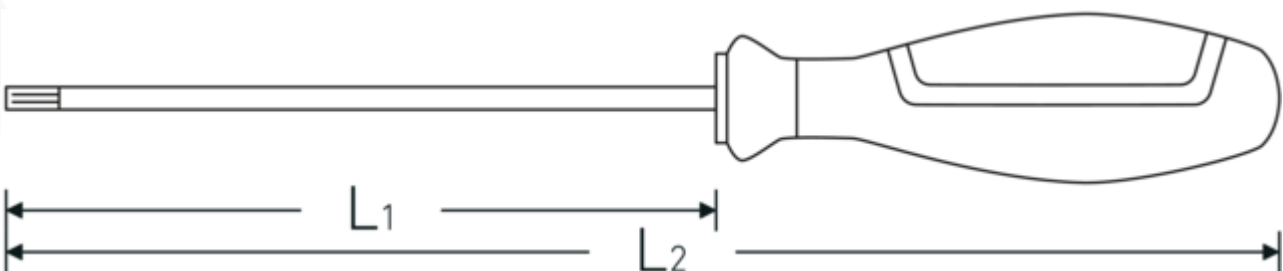

TORX® screwdrivers DRALL+

4650

Product no. **46503040**
GTIN **4018754278312**
Model **4650 T40**

Label. TORX® screwdriver DRALL+ T40 L.115mm

Product highlights.

Outstanding craftsmanship.

The blades are made of exceptionally fine industrial-grade chrome alloy steel, through-hardened and anchored in the grip in such a way that they stay there.

Technologies and features.

DRALL+

Our DRALL+ handle is non-slip and ergonomic. An extended grip zone protects the fingers and a hand stop prevents the tool from accidentally slipping or rolling away.

Technical Drawing.

Technical Attributes.

Drive profile	TORX®
Size of output profile	T40
L1	115 mm
L2	240 mm

Logistics data.

Depth mm (IFS)	250
Width mm (IFS)	33
Height mm (IFS)	33
Length (packed, mm)	260
Width (packed, mm)	110
Height (packed, mm)	80
Volume (packed, dm3)	2.288 dm3
Product no.	46503040
Weight (gross, kg)	0,765
Weight PAP (kg)	0,082
Weight PVC (kg)	0,000
GTIN	4018754278312
Country of origin AWR	GERMANY
Region of origin	Nordrhein-Westfalen
WEEE/ElektroG	nicht ear-pflichtig
Customs tariff no.	82054000
Packing standard	5
Weight	131 g