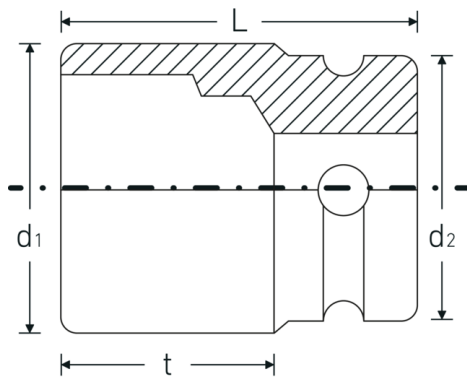

### Optimised functionality.

All IMPACT sockets have a through cross hole for the connecting pin and a deep groove for the rubber locking ring. The locking pin is not stressed during use.

## Technical Drawing.

## Technical Attributes.

Drive profile	hex
Internal square drive (inch)	1/2 "
d1	20,8 mm
d2	25 mm
Length mm (L)	85 mm
Spanner size [mm]	13 mm
t	68,5 mm

## Logistics data.

Depth mm (IFS)	85
Width mm (IFS)	25
Height mm (IFS)	25
Length (packed, mm)	126
Width (packed, mm)	26
Height (packed, mm)	86
Volume (packed, dm3)	0.281736 dm3
Product no.	23020013
Weight (gross, kg)	1,110
Weight PAP (kg)	0,000
Weight PVC (kg)	0,007
GTIN	4018754015139
Country of origin AWR	GERMANY
Region of origin	Nordrhein-Westfalen
WEEE/ElektroG	nicht ear-pflichtig
Customs tariff no.	82042000
Packing standard	5
Weight	222 g