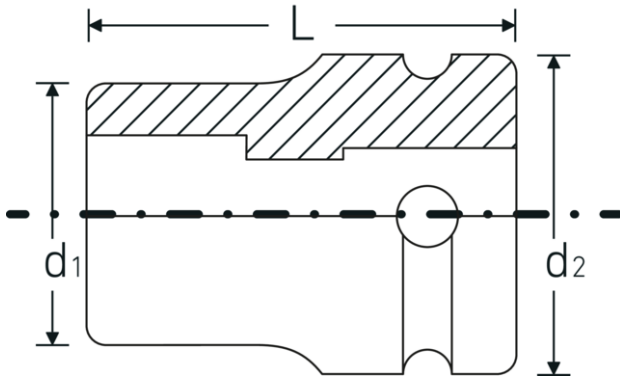

Advantages.

1/2" internal square drive.

Product highlights.

Powerful and resilient.

The sockets are made from high-quality Chrome Alloy Steel. They are hardened in oil to prevent stress and distortion.

Optimized functionality.

All IMPACT sockets have a through cross hole for the connecting pin and a deep groove for the rubber locking ring. The locking pin is not stressed during use.

High fitting accuracy.

The high precision fit, achieved through tight tolerances, ensures optimal, backlash-free transmission of forces to the socket.

Technical Drawing.

Technical Attributes.

Drive profile	TORX®
TORX® drive profile (mm)	12,9 mm
Internal square drive (inch)	1/2 "
d1	17,7 mm
d2	25 mm
Size of output profile	E14
Length mm (L)	38 mm

Logistics data.

Depth mm (IFS)	38
Width mm (IFS)	25
Height mm (IFS)	25
Length (packed, mm)	150
Width (packed, mm)	70
Height (packed, mm)	45
Volume (packed, dm3)	0.4725 dm3
Product no.	23080014
Weight (gross, kg)	0,730
Weight PAP (kg)	0,000
Weight PVC (kg)	0,006
GTIN	4018754015290
Country of origin AWR	GERMANY
Region of origin	Nordrhein-Westfalen
WEEE/ElektroG	nicht ear-pflichtig
Customs tariff no.	82042000
Packing standard	10
Weight	73 g