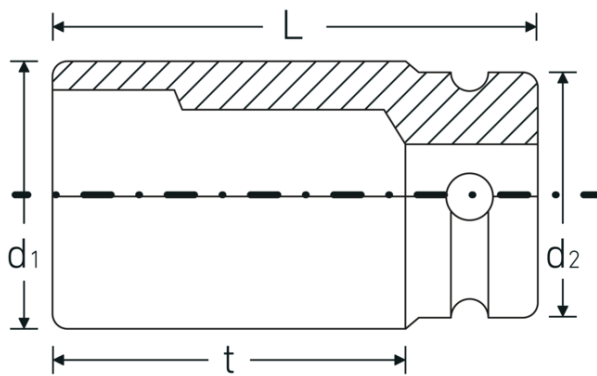

### Optimised functionality.

All IMPACT sockets have a through cross hole for the connecting pin and a deep groove for the rubber locking ring. The locking pin is not stressed during use.

## Technical Drawing.

## Technical Attributes.

Drive profile	hex
Internal square drive (inch)	1 "
d1	49 mm
d2	54 mm
Length mm (L)	110 mm
Spanner size [mm]	30 mm
t	79,5 mm

## Logistics data.

Depth mm (IFS)	110
Width mm (IFS)	55
Height mm (IFS)	55
Length (packed, mm)	111
Width (packed, mm)	111
Height (packed, mm)	56
Volume (packed, dm3)	0.689976 dm3
Product no.	26020030
Weight (gross, kg)	2,676
Weight PAP (kg)	0,000
Weight PVC (kg)	0,009
GTIN	4018754016426
Country of origin AWR	GERMANY
Region of origin	Nordrhein-Westfalen
WEEE/ElektroG	nicht ear-pflichtig
Customs tariff no.	82042000
Packing standard	2
Weight	1338 g