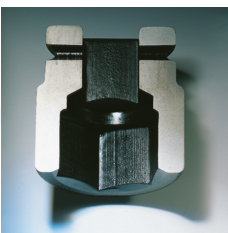

IMPACT sockets TORX® 1/2"

2308TX

Product no. 23080024
GTIN 4018754015337
Model 2308TX IMP E 24

Label. IMPACT socket 1/2 " E24 L.41,2mm

- Features.**
- for external TORX® screws
 - 1/2" internal square drive
 - Chrome Alloy Steel, gunmetal finish

Product highlights.

Powerful and resilient.

The sockets are made from high-quality Chrome Alloy Steel. They are hardened in oil to prevent stress and distortion.

Optimised functionality.

All IMPACT sockets have a through cross hole for the connecting pin and a deep groove for the rubber locking ring. The locking pin is not stressed during use.

High fitting accuracy.

The high fitting accuracy due to tight tolerances guarantees optimum, backlash-free transmission of forces to the socket.

Technical Drawing.

Technical Attributes.

Drive profile	TORX®
TORX® drive profile (mm)	22,1 mm
Internal square drive (inch)	1/2 "
d1	30 mm
d2	30 mm
Size of output profile	E24
Length mm (L)	41,2 mm