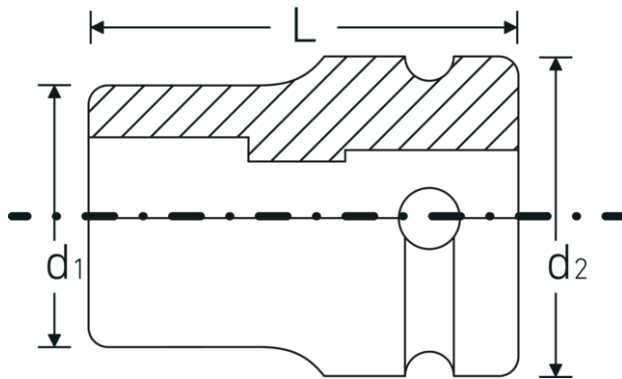

IMPACT sockets TORX® 1/2"

2308TX

Product no. 23080024
GTIN 4018754015337
Model 2308TX IMP E 24

Label. IMPACT socket 1/2 " E24 L.41,2mm

- Features.**
- for external TORX® screws
 - 1/2" internal square drive
 - Chrome Alloy Steel, gunmetal finish

Product highlights.

Powerful and resilient.

The sockets are made from high-quality Chrome Alloy Steel. They are hardened in oil to prevent stress and distortion.

Optimised functionality.

All IMPACT sockets have a through cross hole for the connecting pin and a deep groove for the rubber locking ring. The locking pin is not stressed during use.

High fitting accuracy.

The high fitting accuracy due to tight tolerances guarantees optimum, backlash-free transmission of forces to the socket.

Technical Drawing.

Technical Attributes.

Drive profile	TORX®
TORX® drive profile (mm)	22,1 mm
Internal square drive (inch)	1/2 "
d1	30 mm
d2	30 mm
Size of output profile	E24
Length mm (L)	41,2 mm

Logistics data.

Depth mm (IFS)	42
Width mm (IFS)	30
Height mm (IFS)	30
Length (packed, mm)	170
Width (packed, mm)	70
Height (packed, mm)	45
Volume (packed, dm3)	0.5355 dm3
Product no.	23080024
Weight (gross, kg)	1,490
Weight PAP (kg)	0,000
Weight PVC (kg)	0,008
GTIN	4018754015337
Country of origin AWR	GERMANY
Region of origin	Nordrhein-Westfalen
WEEE/ElektroG	nicht ear-pflichtig
Customs tariff no.	82042000
Packing standard	10
Weight	149 g