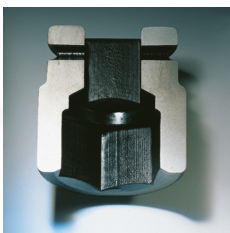

IMPACT sockets TORX® 1/2"

2308TX

Product no. **23080016**
GTIN **4018754015306**
Model **2308TX IMP E 16**

Label. IMPACT socket 1/2 " E16 L.38mm

- Features.**
- for external TORX® screws
 - 1/2" internal square drive
 - Chrome Alloy Steel, gunmetal finish

Product highlights.

Powerful and resilient.

The sockets are made from high-quality Chrome Alloy Steel. They are hardened in oil to prevent stress and distortion.

Optimised functionality.

All IMPACT sockets have a through cross hole for the connecting pin and a deep groove for the rubber locking ring. The locking pin is not stressed during use.

High fitting accuracy.

The high fitting accuracy due to tight tolerances guarantees optimum, backlash-free transmission of forces to the socket.

Technical Drawing.

Technical Attributes.

Drive profile	TORX®
TORX® drive profile (mm)	14,7 mm
Internal square drive (inch)	1/2 "
d1	20 mm
d2	25 mm
Size of output profile	E16
Length mm (L)	38 mm