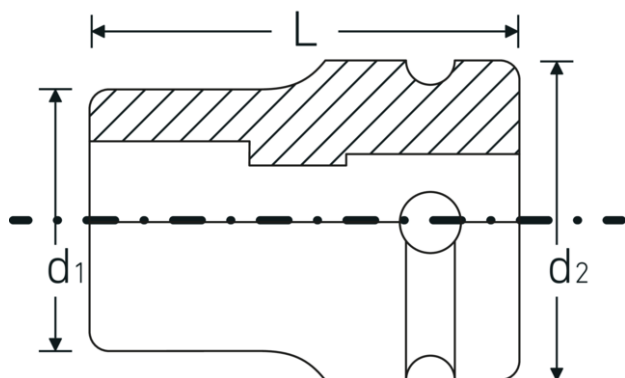

IMPACT sockets TORX® 1/2"

2308TX

Product no. **23080016**
GTIN **4018754015306**
Model **2308TX IMP E 16**

Label. IMPACT socket 1/2 " E16 L.38mm

- Features.**
- for external TORX® screws
 - 1/2" internal square drive
 - Chrome Alloy Steel, gunmetal finish

Product highlights.

Powerful and resilient.

The sockets are made from high-quality Chrome Alloy Steel. They are hardened in oil to prevent stress and distortion.

Optimised functionality.

All IMPACT sockets have a through cross hole for the connecting pin and a deep groove for the rubber locking ring. The locking pin is not stressed during use.

High fitting accuracy.

The high fitting accuracy due to tight tolerances guarantees optimum, backlash-free transmission of forces to the socket.

Technical Drawing.

Technical Attributes.

Drive profile	TORX®
TORX® drive profile (mm)	14,7 mm
Internal square drive (inch)	1/2 "
d1	20 mm
d2	25 mm
Size of output profile	E16
Length mm (L)	38 mm

Logistics data.

Depth mm (IFS)	38
Width mm (IFS)	25
Height mm (IFS)	25
Length (packed, mm)	150
Width (packed, mm)	70
Height (packed, mm)	45
Volume (packed, dm3)	0.4725 dm3
Product no.	23080016
Weight (gross, kg)	0,770
Weight PAP (kg)	0,000
Weight PVC (kg)	0,007
GTIN	4018754015306
Country of origin AWR	GERMANY
Region of origin	Nordrhein-Westfalen
WEEE/ElektroG	nicht ear-pflichtig
Customs tariff no.	82042000
Packing standard	10
Weight	77 g