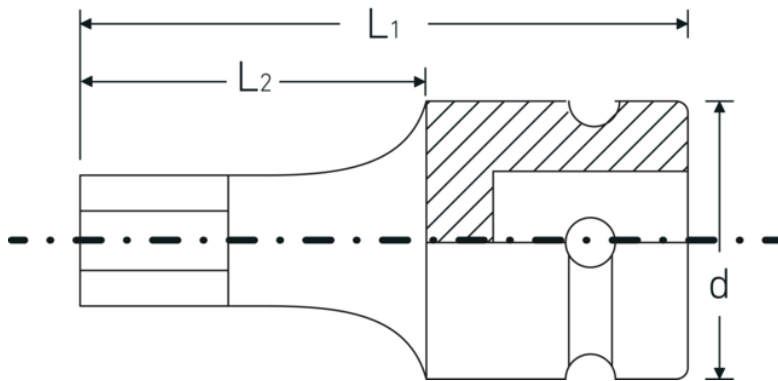

IMPACT screwdriver sockets 1/2"

54IMP

Product no. **23050019**
GTIN **4018754233878**
Model **54 IMP 19**

Label. IMPACT screwdriver socket 1/2 " 19 mm L.40mm

- Features.**
- for hex socket screws
 - 1/2" internal square drive
 - Chrome Alloy Steel, gunmetal finish

Product highlights.

Optimised functionality.

All IMPACT sockets have a through cross hole for the connecting pin and a deep groove for the rubber locking ring. The locking pin is not stressed during use.

High fitting accuracy.

The high fitting accuracy due to tight tolerances guarantees optimum, backlash-free transmission of forces to the socket.

Technical Drawing.

Technical Attributes.

Drive profile	hex
External hex drive (mm)	19 mm
Internal square drive (inch)	1/2 "
d	25 mm
L1	40 mm
L2	20 mm

Logistics data.

Depth mm (IFS)	50
Width mm (IFS)	30
Height mm (IFS)	30
Length (packed, mm)	155
Width (packed, mm)	50
Height (packed, mm)	31
Volume (packed, dm ³)	0.24025 dm ³
Product no.	23050019
Weight (gross, kg)	0,464
Weight PAP (kg)	0,000
Weight PVC (kg)	0,004
GTIN	4018754233878
Country of origin AWR	TAIWAN, PROVINCE OF CHINA
Region of origin	Ausländischer Ursprung
WEEE/ElektroG	nicht ear-pflichtig
Customs tariff no.	82042000
Packing standard	5
Weight	164 g