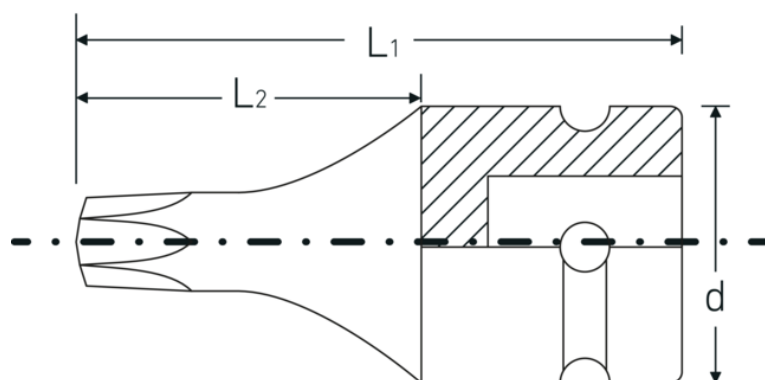

Product highlights.

Optimised functionality.

All IMPACT sockets have a through cross hole for the connecting pin and a deep groove for the rubber locking ring. The locking pin is not stressed during use.

High fitting accuracy.

The high fitting accuracy due to tight tolerances guarantees optimum, backlash-free transmission of forces to the socket.

Technical Drawing.

Technical Attributes.

Drive profile	TORX®
TORX® drive profile (mm)	11,2 mm
Internal square drive (inch)	1/2 "
d	25 mm
Size of output profile	T55
L1	40 mm
L2	22 mm

Logistics data.

Depth mm (IFS)	40
Width mm (IFS)	25
Height mm (IFS)	25
Length (packed, mm)	105
Width (packed, mm)	45
Height (packed, mm)	26
Volume (packed, dm ³)	0.12285 dm ³
Product no.	23070055
Weight (gross, kg)	0,311
Weight PAP (kg)	0,000
Weight PVC (kg)	0,005
GTIN	4018754015252
Country of origin AWR	GERMANY
Region of origin	Nordrhein-Westfalen
WEEE/ElektroG	nicht ear-pflichtig
Customs tariff no.	82042000
Packing standard	5
Weight	61 g