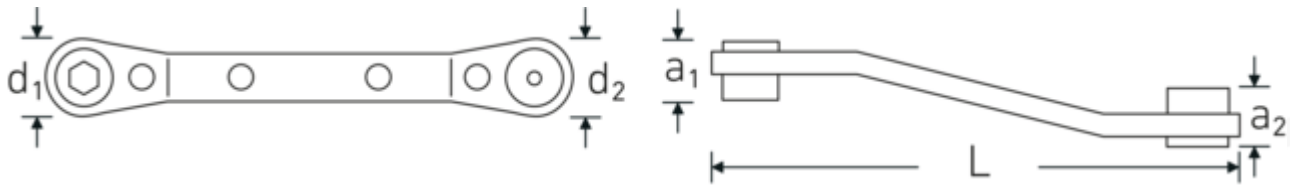

Bit ratchet wrench 1/4 x 5/16"

25B

Product no. **41541620**
 GTIN **4018754094493**
 Model **25 B**
RATSCHENRINGSCHLUESSEL

Label. 1/4 x 5/16 Bit ratchet wrench L.138mm

Technical Drawing.

Technical Attributes.

a1	15 mm
a2	17 mm
Internal hex drive (inch)	1/4 x 5/16
d1	20 mm
d2	23 mm
Length mm (L)	138 mm

Logistics data.

Depth mm (IFS)	140
Width mm (IFS)	25
Height mm (IFS)	25
Length (packed, mm)	140
Width (packed, mm)	25
Height (packed, mm)	25
Volume (packed, dm ³)	0.0875 dm ³
Product no.	41541620
Weight (gross, kg)	0,105
Weight PAP (kg)	0,000
Weight PVC (kg)	0,004
GTIN	4018754094493
Country of origin AWR	UNITED STATES