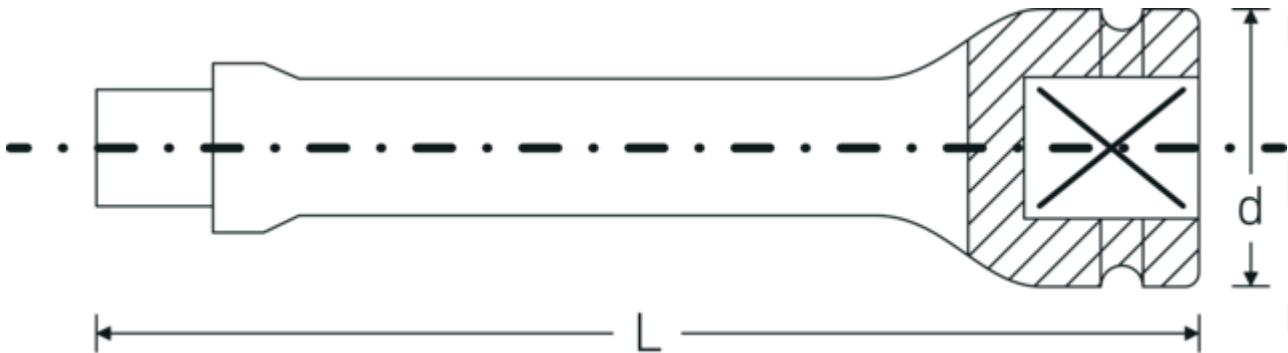

IMPACT extensions 1"

859IMP

Product no. **36010002**
GTIN **4018754017423**
Model **859/13 IMP**

Label. Extension 1 " L.330mm

- Features.**
- 1" internal square drive
 - Chrome Alloy Steel, gunmetal finish

Technical Drawing.

Technical Attributes.

External square drive (inch)	1
Internal square drive (inch)	1 "
d	54 mm
Size	13
Length mm (L)	330 mm

Logistics data.

Depth mm (IFS)	330
Width mm (IFS)	55
Height mm (IFS)	55
Length (packed, mm)	330
Width (packed, mm)	90
Height (packed, mm)	56
Volume (packed, dm3)	1.6632 dm3

Product no.	36010002
Weight (gross, kg)	4,336
Weight PAP (kg)	0,000
Weight PVC (kg)	0,016
GTIN	4018754017423
Country of origin AWR	GERMANY
Region of origin	Nordrhein-Westfalen
WEEE/ElektroG	nicht ear-pflichtig
Customs tariff no.	82042000
Packing standard	2
Weight	2168 g