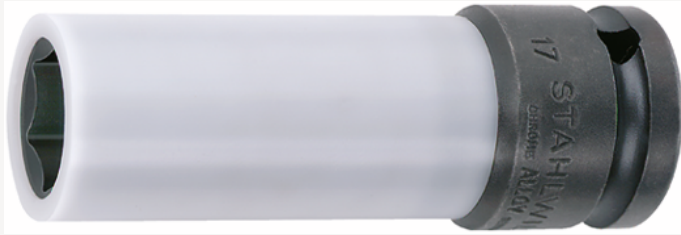

IMPACT wheel nut socket 1/2"

2309K

Product no. **23091017**
GTIN **4018754141852**
Model **2309 K 17**

Label.

IMPACT wheel nut socket 1/2 " 17mm L.86mm

Features.

- with hex
- 1/2" internal square drive
- protruding plastic sleeve protects alloy wheels from accidental damage
- Chrome Alloy Steel, gunmetal finish
- DIN 3129 / ISO 1711-2

Product highlights.

Powerful and resilient.

The sockets are made from high-quality Chrome Alloy Steel. They are hardened in oil to prevent stress and distortion.

PRODUCT IMAGE
IN PROGRESS

Gentle wheel changing.

The special IMPACT sockets with plastic sleeves enable gentle wheel changes, e.g. on sensitive alloy rims.

Optimised functionality.

All IMPACT sockets have a through cross hole for the connecting pin and a deep groove for the rubber locking ring. The locking pin is not stressed during use.

High fitting accuracy.

The high fitting accuracy due to tight tolerances guarantees optimum, backlash-free transmission of forces to the socket.

Technical Attributes.

Drive profile	hex
Internal square drive (inch)	1/2 "
d	27 mm
Length mm (L)	86 mm
Spanner size [mm]	17 mm