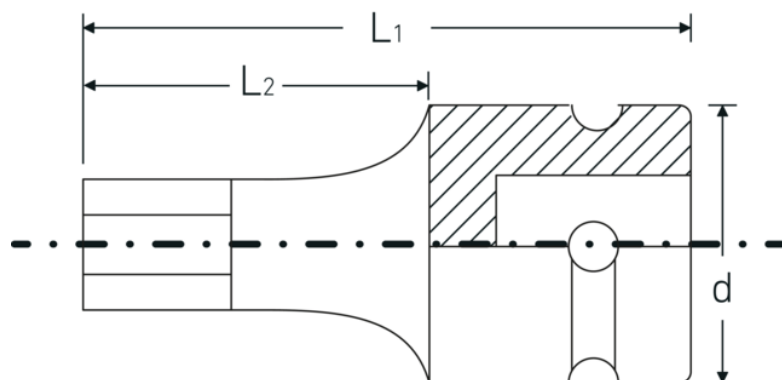

IMPACT screwdriver sockets 1/2"

54IMP

Product no. 23050007
GTIN 4018754233816
Model 54 IMP 7

Label. IMPACT screwdriver socket 1/2 " 7 mm L.40mm

- Features.**
- for hex socket bolts
 - 1/2" internal square drive
 - Chrome Alloy Steel, gunmetal finish

Advantages.

1/2" internal square drive.

Product highlights.

Optimized functionality.

All IMPACT sockets have a through cross hole for the connecting pin and a deep groove for the rubber locking ring. The locking pin is not stressed during use.

High fitting accuracy.

The high precision fit, achieved through tight tolerances, ensures optimal, backlash-free transmission of forces to the socket.

Technical Drawing.

Technical Attributes.

Drive profile	hex
External hex drive (mm)	7 mm
Internal square drive (inch)	1/2 "
d	25 mm
L1	40 mm
L2	20 mm

Logistics data.

Depth mm (IFS)	38
Width mm (IFS)	25
Height mm (IFS)	25
Length (packed, mm)	135
Width (packed, mm)	26
Height (packed, mm)	26
Volume (packed, dm ³)	0.09126 dm ³
Product no.	23050007
Weight (gross, kg)	0,295
Weight PAP (kg)	0,000
Weight PVC (kg)	0,000
GTIN	4018754233816
Country of origin AWR	TAIWAN, PROVINCE OF CHINA
Region of origin	Ausländischer Ursprung
WEEE/ElektroG	nicht ear-pflichtig
Customs tariff no.	82042000
Packing standard	5
Weight	60 g