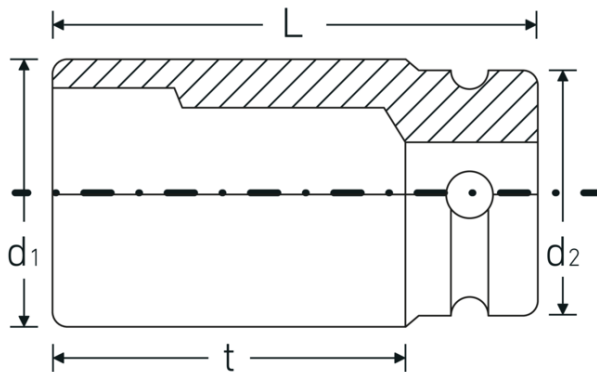

IMPACT sockets 1"

66IMP

Product no. **26020027**
GTIN **4018754016419**
Model **66 IMP 27**

Label. IMPACT socket 1 " 27mm L.110mm

- Features.**
- long version
 - with hex
 - 1" internal square drive
 - Chrome Alloy Steel, gunmetal finish
 - DIN 3129 / ISO 1711-2

Product highlights.

Powerful and resilient.

The sockets are made from high-quality Chrome Alloy Steel. They are hardened in oil to prevent stress and distortion.

Optimised functionality.

All IMPACT sockets have a through cross hole for the connecting pin and a deep groove for the rubber locking ring. The locking pin is not stressed during use.

High fitting accuracy.

The high fitting accuracy due to tight tolerances guarantees optimum, backlash-free transmission of forces to the socket.

Technical Drawing.

Technical Attributes.

Drive profile	hex
Internal square drive (inch)	1 "
d1	45 mm
d2	54 mm
Length mm (L)	110 mm
Spanner size [mm]	27 mm
t	80 mm

Logistics data.

Depth mm (IFS)	110
Width mm (IFS)	55
Height mm (IFS)	55
Length (packed, mm)	111
Width (packed, mm)	111
Height (packed, mm)	56
Volume (packed, dm3)	0.689976 dm3
Product no.	26020027
Weight (gross, kg)	2,786
Weight PAP (kg)	0,000
Weight PVC (kg)	0,008
GTIN	4018754016419
Country of origin AWR	GERMANY
Region of origin	Nordrhein-Westfalen
WEEE/ElektroG	nicht ear-pflichtig
Customs tariff no.	82042000
Packing standard	2
Weight	1393 g