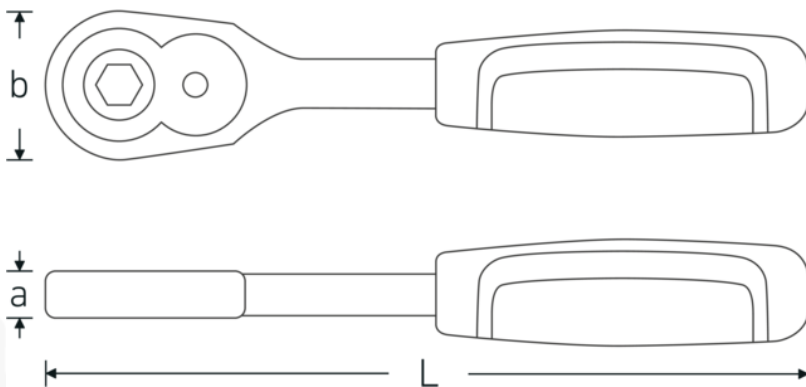

Bit ratchet 1/4"

415B 2K

Product no. 11131011
GTIN 4018754182480
Model 415 B 2K

Label. 1/4 Bit ratchet RSW.16° L.117mm

- Features.**
- Reversible
 - 22 teeth
 - With 2-component handle
 - With Allen 1/4"
 - DIN 3126/ISO 1173 Form D 6.3
 - For 1/4" screwdriver bits
 - Allen with ring compression spring
 - Bits are easy to insert, lock securely into place and can be easily pulled out again

Technical Drawing.

Technical Attributes.

a 12 mm
Internal hex drive (inch) 1/4

Logistics data.

Depth mm (IFS) 115
Width mm (IFS) 22

Number of teeth	22	Height mm (IFS)	18
Working angle	16 °	Length (packed, mm)	120
Width mm (b)	22 mm	Width (packed, mm)	90
DIN	DIN 3126 / ISO 1173 Form D 6,3	Height (packed, mm)	20
Length mm (L)	117 mm	Volume (packed, dm3)	0.216 dm3
		Product no.	11131011
		Weight (gross, kg)	0,385
		Weight PAP (kg)	0,000
		Weight PVC (kg)	0,004
		GTIN	4018754182480
		Country of origin AWR	GERMANY
		Region of origin	Nordrhein-Westfalen
		WEEE/ElektroG	nicht ear-pflichtig
		Customs tariff no.	82042000
		Packing standard	5
		Weight	76 g