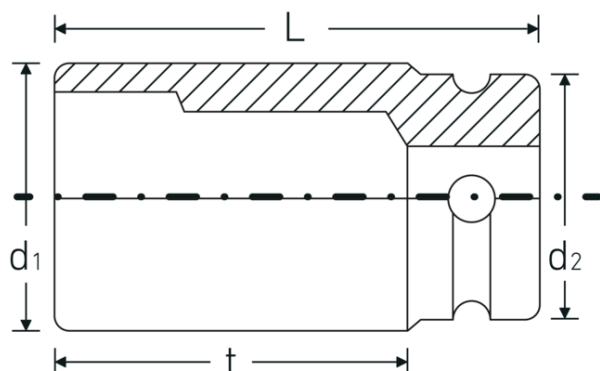

IMPACT sockets 1/2"

2309

Product no. **23090017**
GTIN **4018754015344**
Model **2309 17**

Label. IMPACT socket 1/2 " 17mm L.85mm

- Features.**
- long version, with reduced diameter
 - with hex
 - 1/2" internal square drive
 - Chrome Alloy Steel, gunmetal finish

Product highlights.

Powerful and resilient.

The sockets are made from high-quality Chrome Alloy Steel. They are hardened in oil to prevent stress and distortion.

Optimised functionality.

All IMPACT sockets have a through cross hole for the connecting pin and a deep groove for the rubber locking ring. The locking pin is not stressed during use.

High fitting accuracy.

The high fitting accuracy due to tight tolerances guarantees optimum, backlash-free transmission of forces to the socket.

Technical Drawing.

Technical Attributes.

Drive profile	hex
Internal square drive (inch)	1/2 "
d1	25,7 mm
d2	30 mm
Length mm (L)	85 mm
Spanner size [mm]	17 mm
t	68 mm

Logistics data.

Depth mm (IFS)	85
Width mm (IFS)	30
Height mm (IFS)	30
Length (packed, mm)	125
Width (packed, mm)	75
Height (packed, mm)	60
Volume (packed, dm3)	0.5625 dm3
Product no.	23090017
Weight (gross, kg)	1,210
Weight PAP (kg)	0,000
Weight PVC (kg)	0,007
GTIN	4018754015344
Country of origin AWR	GERMANY
Region of origin	Nordrhein-Westfalen
WEEE/ElektroG	nicht ear-pflichtig
Customs tariff no.	82042000
Packing standard	5
Weight	242 g