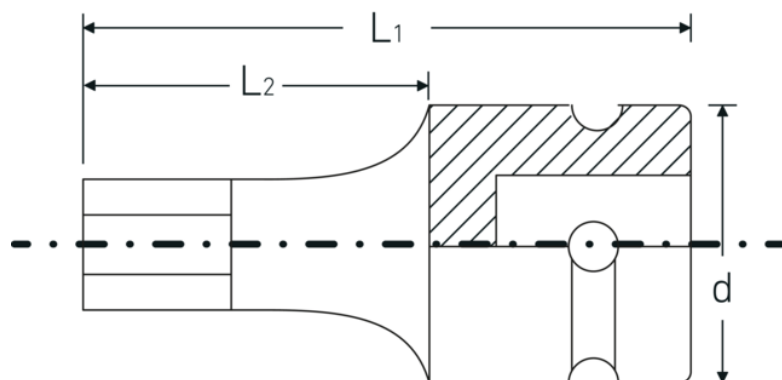

Advantages.

1/2" internal square drive.

Product highlights.

Optimized functionality.

All IMPACT sockets have a through cross hole for the connecting pin and a deep groove for the rubber locking ring. The locking pin is not stressed during use.

High fitting accuracy.

The high precision fit, achieved through tight tolerances, ensures optimal, backlash-free transmission of forces to the socket.

Technical Drawing.

Technical Attributes.

Drive profile	hex
External hex drive (mm)	5 mm
Internal square drive (inch)	1/2 "
d	25 mm
L1	40 mm
L2	20 mm

Logistics data.

Depth mm (IFS)	38
Width mm (IFS)	25
Height mm (IFS)	25
Length (packed, mm)	135
Width (packed, mm)	26
Height (packed, mm)	26
Volume (packed, dm ³)	0.09126 dm ³
Product no.	23050005
Weight (gross, kg)	0,292
Weight PAP (kg)	0,000
Weight PVC (kg)	0,006
GTIN	4018754233793
Country of origin AWR	TAIWAN, PROVINCE OF CHINA
Region of origin	Ausländischer Ursprung
WEEE/ElektroG	nicht ear-pflichtig
Customs tariff no.	82042000
Packing standard	5
Weight	58 g

Variants.

Product no.	Model no. (ERP)	Description	GTIN
23050005	54 IMP 5	IMPACT INHEX socket 1/2 " 5 mm L.40mm	4018754233793
23050006	54 IMP 6	IMPACT screwdriver socket 1/2 " 6 mm L.40mm	4018754233809

23050007	54 IMP 7	IMPACT screwdriver socket 1/2 " 7 mm L.40mm	4018754233816
23050008	54 IMP 8	IMPACT screwdriver socket 1/2 " 8 mm L.40mm	4018754233823
23050010	54 IMP 10	IMPACT screwdriver socket 1/2 " 10 mm L.40mm	4018754233830
23050012	54 IMP 12	IMPACT screwdriver socket 1/2 " 12 mm L.40mm	4018754233847
23050014	54 IMP 14	IMPACT screwdriver socket 1/2 " 14 mm L.40mm	4018754233854
23050017	54 IMP 17	IMPACT screwdriver socket 1/2 " 17 mm L.40mm	4018754233861
23050019	54 IMP 19	IMPACT screwdriver socket 1/2 " 19 mm L.40mm	4018754233878