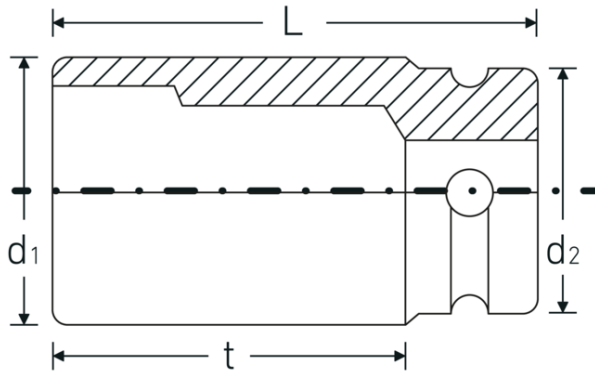

### Optimized functionality.

All IMPACT sockets have a through cross hole for the connecting pin and a deep groove for the rubber locking ring. The locking pin is not stressed during use.

## Technical Drawing.

## Technical Attributes.

Drive profile	hex
Internal square drive (inch)	3/4 "
d1	39,5 mm
d2	44 mm
DIN	DIN 3129 / ISO 1711-2
Length mm (L)	50 mm
Width across flats [mm]	24 mm
t	24,5 mm

## Logistics data.

Depth mm (IFS)	50
Width mm (IFS)	45
Height mm (IFS)	45
Length (packed, mm)	226
Width (packed, mm)	46
Height (packed, mm)	51
Volume (packed, dm <sup>3</sup> )	0.530196 dm <sup>3</sup>
Product no.	25010024
Weight (gross, kg)	1,910
Weight PAP (kg)	0,000
Weight PVC (kg)	0,008
GTIN	4018754015665
Country of origin AWR	GERMANY
Region of origin	Nordrhein-Westfalen
WEEE/ElektroG	nicht ear-pflichtig
Customs tariff no.	82042000
Packing standard	5
Weight	382 g